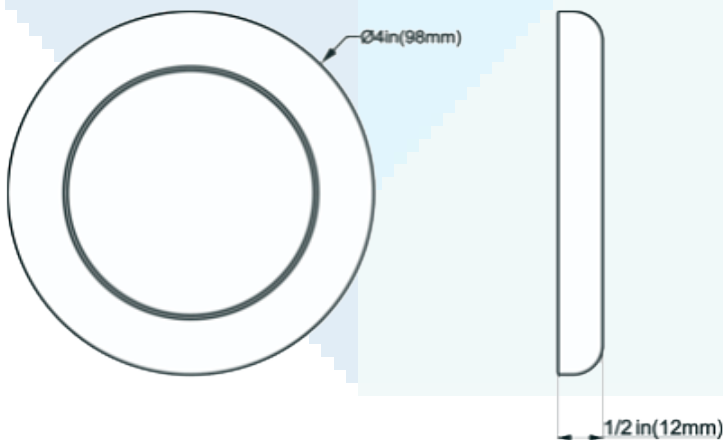

European Quality

Surface Mount Touch Dimming LED Downlight

Features:

- 9 Watt , 540 Lumens.
- Multivoltage 10-30VDC
- Touch dimming with memory function.
- Slim profile 12mm.
- Surface mounted.
- IP65 for outdoor installation.
- Stainless Steel 316 trim, aluminum alloy body.
- Beam angle 120°.
- 3000K, 4000K, 5000K or 6000K

Technical Specifications:

Model	DIMITRA
Input Voltage	10-30V DC
LED power	9 Watt
Max. Lumens	540 Lm
Dimming	Touch dimmable with memory function
Material	Stainless steel 316 bezel, aluminum body, PC lens
Beam Angle	120°
CRI	>80
Dimensions	Diameter 98mm, thickness 12mm

Dimensions - Drawing

3000K

4000K

5000K