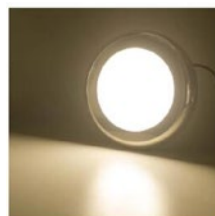

European Quality

Surface Mount Touch Dimming LED Downlight

Features:

- 9 Watt , 540 Lumens.
- Multivoltage 10-30VDC
- Touch dimming with memory function.
- Slim profile 12mm.
- Surface mounted.
- IP65 for outdoor installation.
- Stainless Steel 316 trim, aluminum alloy body.
- Beam angle 120°.
- 3000K, 4000K, 5000K or 6000K

Technical Specifications:

Model	DIMITRA
Input Voltage	10-30V DC
LED power	9 Watt
Max. Lumens	540 Lm
Dimming	Touch dimmable with memory function
Material	Stainless steel 316 bezel, aluminum body, PC lens
Beam Angle	120°
CRI	>80
Dimensions	Diameter 98mm, thickness 12mm

Dimensions - Drawing

3000K

4000K

5000K