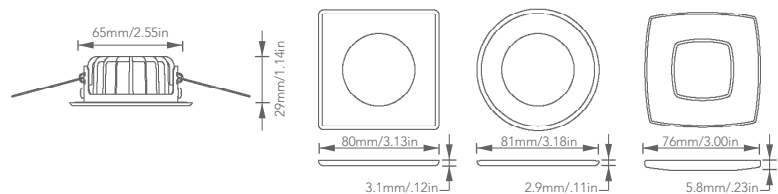

Mounting Method

Spring-Mount

Electrical

Power Consumption

4.79W

Voltage

10-30VDC

Protections

Reverse Polarity, 200V Spike Protection, Transient

Dimmer Interface

Pulse Width Modulation

Certifications