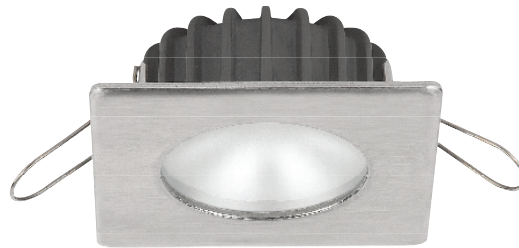

Ventura PowerLED

The Ventura PowerLED recessed spot is Imtra's latest (and most powerful) PowerLED spot. Ventura's lumen output exceeds most 20W halogen spots of similar size. Like all Imtra PowerLED spots & fixtures, the Ventura is 100% dimmable when used with Imtra's power-saving PWM momentary digital dimmer. Like our other IML PowerLED spots, Ventura's smooth aperture appearance without "hot spots" sets it apart from other LED spots on the market. Three stylish trim bezels offered with a choice of warm or warm/red bi-color output. Ventura conveniently & firmly installs with self adjusting trap springs.

Ventura PowerLED

Ventura HS PowerLED

Ventura RS PowerLED

FEATURES

- Ultra flat stainless steel bezel in round or square designs
- Convenient self-adjusting mounting springs
- Integrated drive electronics
- PWM dimming interface

BENEFITS

- Substantial power savings
- High lumen output (exceeding 20W halogen)
- Cooler cabin temperatures
- Maintenance-free; no more bulb changes

Photo: Fleming Yachts

Advanced LED Solutions

Imtra is at the forefront in the development of LED products for today's marine market. We are proud to offer a family of first-in-class high flux LED lights that combine proprietary drive electronics with advanced optics and efficient thermal management techniques. Imtra PowerLEDs let builders and boat owners enjoy all the advantages of the latest LED technology, backed by Imtra's expertise and support. To see our full line of LED products, visit www.imtra.com.

90°

Color Options

Mechanical

Housing Material

Anodized Aluminum

Mounting Method

Spring-Mount

Electrical