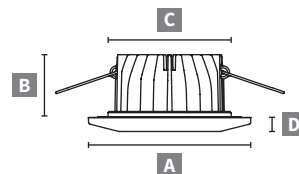

Finishes

	Omega	Omega Square	Omega Eyeball
Polished stainless steel	●	●	●
Brushed stainless steel	●	●	●
Optional custom finish (IP varies)	●	●	

Omega

Omega Square

Omega Eyeball

Dimensions

	Omega	Omega Square	Omega Eyeball
A Trim Ring Width	3.74" 95mm	3.75" 95mm	3.74" 95mm
B Recessed Depth	1.45" 37mm	1.45" 37mm	1.70" 43mm
C Cutout	2.95" 75mm	2.95" 75mm	3.25" 83mm
D Trim Ring Height	0.32" 8mm	0.32" 8mm	0.36" 9mm