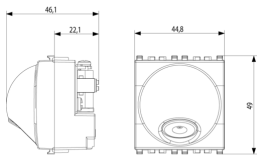

Product Status

3 - Active

Minimum order quantity

10 NR

Drawings

Space view

Backside view

3D View

Packaging

8 007352389649

Code 8007352389649
Quantity 1 NR
Dim. 6x5.4x5.3 [cm]
Weight 65.5 [g]

8 007352389656

Code 8007352389656
Quantity 10 NR
Dim. 28.1x13.1x6 [cm]
Weight 731.7 [g]

Legal

Vimar reserves the right to change at any time and without notice the characteristics of the products reported. Installation should be carried out by qualified staff in compliance with the current regulations regarding the installation of electrical equipment in the country where the products are installed. For the terms of use of the information on the product info sheet see [Conditions of Use](#).