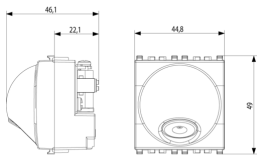

3 - Active

Minimum order quantity

10 NR

Drawings

Space view

Backside view

3D View

Technical data

Packaging

Code 8007352389564
Quantity 1 NR
Dim. 6x5.4x5.3 [cm]
Weight 65.5 [g]

Code 8007352389571
Quantity 10 NR
Dim. 28.1x13.1x6 [cm]
Weight 731.7 [g]

Legal

Vimar reserves the right to change at any time and without notice the characteristics of the products reported. Installation should be carried out by qualified staff in compliance with the current regulations regarding the installation of electrical equipment in the country where the products are installed. For the terms of use of the information on the product info sheet see [Conditions of Use](#).