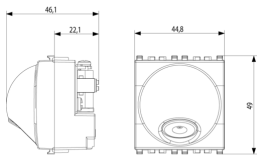

Product Status

3 - Active

Minimum order quantity

10 NR

Drawings

Space view

Backside view

3D View

Technical data

- **Class group:** Domestic switching devices
- **Class:** Cable entry
- **Colour:** White
- **RAL-number (similar):** 9016
- **Suitable for built-up box flush-mounted switching equipment:** Yes

Packaging

Code 8007352389588
Quantity 1 NR
Dim. 6x5.4x5.3 [cm]
Weight 65.5 [g]

Code 8007352389595
Quantity 10 NR
Dim. 28.1x13.1x6 [cm]
Weight 731.7 [g]

Legal

Vimar reserves the right to change at any time and without notice the characteristics of the products reported. Installation should be carried out by qualified staff in compliance with the current regulations regarding the installation of electrical equipment in the country where the products are installed. For the terms of use of the information on the product info sheet see [Conditions of Use](#).