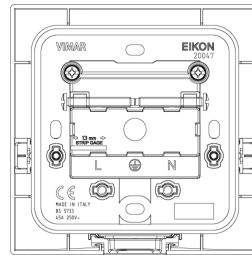

Eikon: Cable outlet+terminalbar 45A grey

20047

Eikon / Accessories / Blank module and cable outlet

Cable outlet+terminalbar 45A grey

Cable outlet with 2P+T 45 A 250 V~ terminal bar, with built-in mounting frame and cover for square mounting British standard boxes, grey

Product Status

3 - Active

Minimum order quantity

5 NR

Drawings

Space view

Backside view

3D View

Technical data

- **Class group:** Domestic switching devices
- **Class:** Cable entry
- **Colour:** Grey
- **RAL-number (similar):** 7024
- **Suitable for built-up box flush-mounted switching equipment:** Yes

Packaging

8 007352389724

Code 8007352389724
Quantity 1 NR
Dim. 9.7x5.1x9.8 [cm]
Weight 139 [g]

8 007352389731

Code 8007352389731
Quantity 5 NR
Dim. 26.4x11x10.9 [cm]
Weight 781.1 [g]

Legal

Vimar reserves the right to change at any time and without notice the characteristics of the products reported. Installation should be carried out by qualified staff in compliance with the current regulations regarding the installation of electrical equipment in the country where the products are installed. For the terms of use of the information on the product info sheet see [Conditions of Use](#).