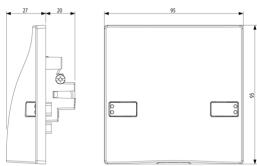

Product Status

3 - Active

Minimum order quantity

5 NR

Drawings

Space view

Backside view

3D View

Technical data

- **Class group:** Domestic switching devices
- **Class:** Cable entry
- **Colour:** Grey
- **RAL-number (similar):** 7024
- **Suitable for built-up box flush-mounted switching equipment:** Yes

Packaging

8 007352389724

Code 8007352389724
Quantity 1 NR
Dim. 9.7x5.1x9.8 [cm]
Weight 139 [g]

8 007352389731

Code 8007352389731
Quantity 5 NR
Dim. 26.4x11x10.9 [cm]
Weight 781.1 [g]

Legal

Vimar reserves the right to change at any time and without notice the characteristics of the products reported. Installation should be carried out by qualified staff in compliance with the current regulations regarding the installation of electrical equipment in the country where the products are installed. For the terms of use of the information on the product info sheet see [Conditions of Use](#).