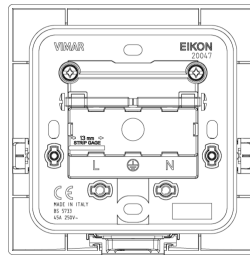

### Drawings

Space view

Backside view

3D View

## Packaging

**Code** 8007352389762  
**Quantity** 1 NR  
**Dim.** 9.7x5.1x9.8 [cm]  
**Weight** 139 [g]

**Code** 8007352389779  
**Quantity** 5 NR  
**Dim.** 26.4x11x10.9 [cm]  
**Weight** 781.1 [g]