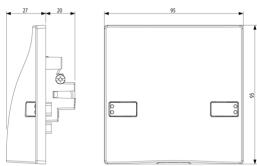

### Drawings

Space view

Backside view

3D View

## Packaging

**Code** 8007352389762  
**Quantity** 1 NR  
**Dim.** 9.7x5.1x9.8 [cm]  
**Weight** 139 [g]

**Code** 8007352389779  
**Quantity** 5 NR  
**Dim.** 26.4x11x10.9 [cm]  
**Weight** 781.1 [g]