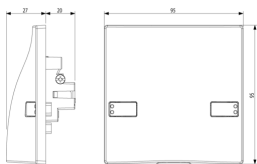

Eikon white: Cable outlet+terminalbar 45A white

20047.B

Eikon white / Accessories / Blank module and cable outlet

Cable outlet+terminalbar 45A white

Cable outlet with 2P+T 45 A 250 V~ terminal bar, with built-in mounting frame and cover for square mounting British standard boxes, white

Product Status

3 - Active

Minimum order quantity

5 NR

Drawings

Space view

Backside view

3D View

Technical data

- **Class group:** Domestic switching devices
- **Class:** Cable entry
- **Colour:** White
- **RAL-number (similar):** 9016
- **Suitable for built-up box flush-mounted switching equipment:** Yes

Packaging

Code 8007352389748
Quantity 1 NR
Dim. 9.7x5.1x9.8 [cm]
Weight 139 [g]

Code 8007352389755
Quantity 5 NR
Dim. 26.4x11x10.9 [cm]
Weight 781.1 [g]

Legal

Vimar reserves the right to change at any time and without notice the characteristics of the products reported. Installation should be carried out by qualified staff in compliance with the current regulations regarding the installation of electrical equipment in the country where the products are installed. For the terms of use of the information on the product info sheet see [Conditions of Use](#).