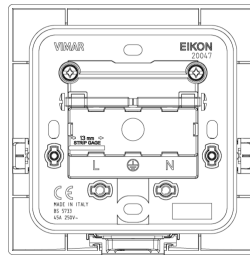

Eikon white: Cable outlet+terminalbar 45A white

20047.B

Eikon white / Accessories / Blank module and cable outlet

Cable outlet+terminalbar 45A white

Cable outlet with 2P+T 45 A 250 V~ terminal bar, with built-in mounting frame and cover for square mounting British standard boxes, white

Product Status

3 - Active

Minimum order quantity

5 NR

Drawings

Space view

Backside view

3D View

Technical data

- **Class group:** Domestic switching devices
- **Class:** Cable entry
- **Colour:** White
- **RAL-number (similar):** 9016
- **Suitable for built-up box flush-mounted switching equipment:** Yes

Packaging

Code 8007352389748
Quantity 1 NR
Dim. 9.7x5.1x9.8 [cm]
Weight 139 [g]

Code 8007352389755
Quantity 5 NR
Dim. 26.4x11x10.9 [cm]
Weight 781.1 [g]

Legal

Vimar reserves the right to change at any time and without notice the characteristics of the products reported. Installation should be carried out by qualified staff in compliance with the current regulations regarding the installation of electrical equipment in the country where the products are installed. For the terms of use of the information on the product info sheet see [Conditions of Use](#).