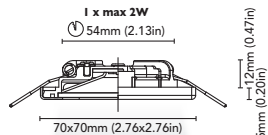

charlotte . 70

CODE	3407-A70-K2W
FIXTURE	FIXED DOWNLIGHT
ADJUSTABILITY	NO
LIGHT SOURCE	POWER LED
POWER	1 X MAX 2W
SUPPLY	8-32 Vdc - DRIVER ON BOARD
PROTECTION	FUSE - POLARITY REVERSE SPIKE FILTER
DIMMABLE	YES
BEAM	WIDE
SCREEN	OPAL
LED COLOUR	3000K CRI >80 LMN 191lm 1mt 70lx 2mt 17lx 3mt 1lx
IP RATE	IP66
WEIGHT	
MATERIALS	BODY: STAINLESS STEEL AISI 316 HEATSINK: SPECIAL COMPOUND
MOUNTING SYSTEM	WIRE SPRINGS
OPTIONAL	
LED COLOUR	2700K - 4000K - 3000K+RED
IP RATE	