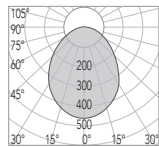

charlotte . 70

CODE	3407-A70-K2W
FIXTURE	FIXED DOWNLIGHT
ADJUSTABILITY	NO
LIGHT SOURCE	POWER LED
POWER	1 X MAX 2W
SUPPLY	8-32 Vdc - DRIVER ON BOARD
PROTECTION	FUSE - POLARITY REVERSE SPIKE FILTER
DIMMABLE	YES
BEAM	WIDE
SCREEN	OPAL
LED COLOUR	3000K CRI >80 LMN 191lm 1mt 70lx 2mt 17lx 3mt 1lx
IP RATE	IP66
WEIGHT	
MATERIALS	BODY: STAINLESS STEEL AISI 316 HEATSINK: SPECIAL COMPOUND
MOUNTING SYSTEM	WIRE SPRINGS
OPTIONAL	
LED COLOUR	2700K - 4000K - 3000K+RED
IP RATE	