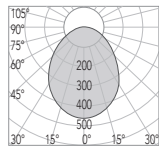

charlotte . 80

CODE	3407-A80-K4W
FIXTURE	FIXED DOWNLIGHT
ADJUSTABILITY	NO
LIGHT SOURCE	POWER LED
POWER	1 X MAX 4W
SUPPLY	8-32 Vdc - DRIVER ON BOARD
PROTECTION	FUSE - POLARITY REVERSE SPIKE FILTER
DIMMABLE	YES
BEAM	WIDE
SCREEN	OPAL
LED COLOUR	3000K CRI >80 LMN 323lm 1mt 123lx 2mt 31lx 3mt 14lx
IP RATE	IP66
WEIGHT	
MATERIALS	BODY: STAINLESS STEEL AISI 316 HEATSINK: SPECIAL COMPOUND
MOUNTING SYSTEM	WIRE SPRINGS
OPTIONAL	
LED COLOUR	2700K - 4000K - 3000K+RED
IP RATE	