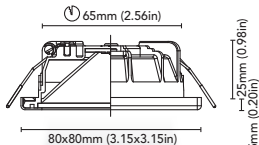

charlotte . 80

CODE	3407-A80-K4W
FIXTURE	FIXED DOWNLIGHT
ADJUSTABILITY	NO
LIGHT SOURCE	POWER LED
POWER	1 X MAX 4W
SUPPLY	8-32 Vdc - DRIVER ON BOARD
PROTECTION	FUSE - POLARITY REVERSE SPIKE FILTER
DIMMABLE	YES
BEAM	WIDE
SCREEN	OPAL
LED COLOUR	3000K CRI >80 LMN 323lm 1mt 123lx 2mt 31lx 3mt 14lx
IP RATE	IP66
WEIGHT	
MATERIALS	BODY: STAINLESS STEEL AISI 316 HEATSINK: SPECIAL COMPOUND
MOUNTING SYSTEM	WIRE SPRINGS
OPTIONAL	
LED COLOUR	2700K - 4000K - 3000K+RED
IP RATE	