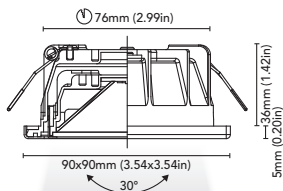

daytona . 90

CODE	3409-A90-K4W
FIXTURE	ADJUSTABLE DOWNLIGHT
ADJUSTABILITY	 15°
LIGHT SOURCE	POWER LED
POWER	1 X MAX 4W
SUPPLY	8-32 Vdc - DRIVER ON BOARD
PROTECTION	FUSE - POLARITY REVERSE SPIKE FILTER
DIMMABLE	YES
BEAM	WIDE
SCREEN	OPAL
LED COLOUR	3000K CRI >80 LMN 323lm 1mt 123lx 2mt 31lx 3mt 14lx
IP RATE	IP40
WEIGHT	
MATERIALS	BODY: STAINLESS STEEL AISI 316 HEATSINK: SPECIAL COMPOUND
MOUNTING SYSTEM	WIRE SPRINGS
OPTIONAL	
LED COLOUR	2700K - 4000K - 3000K+RED
IP RATE	