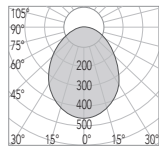

daytona . 90

CODE	3409-A90-K4W
FIXTURE	ADJUSTABLE DOWNLIGHT
ADJUSTABILITY	 15°
LIGHT SOURCE	POWER LED
POWER	1 X MAX 4W
SUPPLY	8-32 Vdc - DRIVER ON BOARD
PROTECTION	FUSE - POLARITY REVERSE SPIKE FILTER
DIMMABLE	YES
BEAM	WIDE
SCREEN	OPAL
LED COLOUR	3000K CRI >80 LMN 323lm 1mt 123lx 2mt 31lx 3mt 14lx
IP RATE	IP40
WEIGHT	
MATERIALS	BODY: STAINLESS STEEL AISI 316 HEATSINK: SPECIAL COMPOUND
MOUNTING SYSTEM	WIRE SPRINGS
OPTIONAL	
LED COLOUR	2700K - 4000K - 3000K+RED
IP RATE	