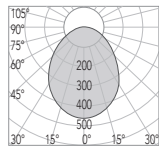

venice . 70

CODE	3411-A70-K2W
FIXTURE	FIXED DOWNLIGHT
ADJUSTABILITY	NO
LIGHT SOURCE	POWER LED
POWER	1 x MAX 2W
SUPPLY	8-32 Vdc - DRIVER ON BOARD
PROTECTION	FUSE - POLARITY REVERSE SPIKE FILTER
DIMMABLE	YES
BEAM	WIDE
SCREEN	COVER
LED COLOUR	3000K CRI >80 LMN 149lm 1mt 58lx 2mt 14lx 3mt 6lx
IP RATE	IP66
WEIGHT	
MATERIALS	BODY: STAINLESS STEEL AISI 316 HEATSINK: SPECIAL COMPOUND
MOUNTING SYSTEM	WIRE SPRINGS
OPTIONAL	
LED COLOUR	2700K - 4000K - 3000K+RED
IP RATE	