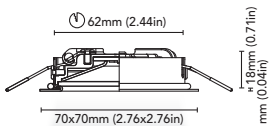

venice . 70

CODE	3411-A70-K2W
FIXTURE	FIXED DOWNLIGHT
ADJUSTABILITY	NO
LIGHT SOURCE	POWER LED
POWER	1 x MAX 2W
SUPPLY	8-32 Vdc - DRIVER ON BOARD
PROTECTION	FUSE - POLARITY REVERSE SPIKE FILTER
DIMMABLE	YES
BEAM	WIDE
SCREEN	COVER
LED COLOUR	3000K CRI >80 LMN 149lm 1mt 58lx 2mt 14lx 3mt 6lx
IP RATE	IP66
WEIGHT	
MATERIALS	BODY: STAINLESS STEEL AISI 316 HEATSINK: SPECIAL COMPOUND
MOUNTING SYSTEM	WIRE SPRINGS
OPTIONAL	
LED COLOUR	2700K - 4000K - 3000K+RED
IP RATE	