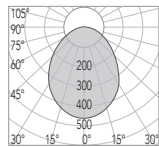

venice . 90

CODE	3411-A90-K6W
FIXTURE	FIXED DOWNLIGHT
ADJUSTABILITY	NO
LIGHT SOURCE	POWER LED
POWER	1 x MAX 6W
SUPPLY	8-32 Vdc - DRIVER ON BOARD
PROTECTION	FUSE - POLARITY REVERSE SPIKE FILTER
DIMMABLE	YES
BEAM	WIDE
SCREEN	COVER
LED COLOUR	3000K CRI >80 LMN 260lm 1mt 95lx 2mt 24lx 3mt 11lx
IP RATE	IP66
WEIGHT	
MATERIALS	BODY: STAINLESS STEEL AISI 316 HEATSINK: SPECIAL COMPOUND
MOUNTING SYSTEM	WIRE SPRINGS
OPTIONAL	
LED COLOUR	2700K - 4000K - 3000K+RED
IP RATE	