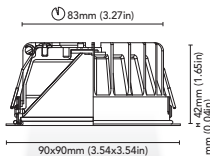

venice . 90

CODE	3411-A90-K6W
FIXTURE	FIXED DOWNLIGHT
ADJUSTABILITY	NO
LIGHT SOURCE	POWER LED
POWER	1 x MAX 6W
SUPPLY	8-32 Vdc - DRIVER ON BOARD
PROTECTION	FUSE - POLARITY REVERSE SPIKE FILTER
DIMMABLE	YES
BEAM	WIDE
SCREEN	COVER
LED COLOUR	3000K CRI >80 LMN 260lm 1mt 95lx 2mt 24lx 3mt 11lx
IP RATE	IP66
WEIGHT	
MATERIALS	BODY: STAINLESS STEEL AISI 316 HEATSINK: SPECIAL COMPOUND
MOUNTING SYSTEM	WIRE SPRINGS
OPTIONAL	
LED COLOUR	2700K - 4000K - 3000K+RED
IP RATE	