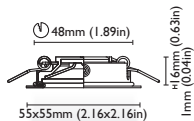

seattle . 55

CODE

3413-A55-K1.5W

FIXTURE

FIXED DOWNLIGHT

ADJUSTABILITY

NO

LIGHT SOURCE

POWER LED

POWER

1 X MAX 1.5W

SUPPLY

8-32 Vdc - DRIVER ON BOARD

PROTECTION

FUSE - POLARITY REVERSE
SPIKE FILTER

DIMMABLE

YES

BEAM

WIDE

SCREEN

OPAL

LED COLOUR

3000K

CRI >80

LMN 88lm

1mt 33lx

2mt 8 lx

3mt 4lx

IP RATE

IP66

WEIGHT

MATERIALS

BODY: STAINLESS STEEL AISI 316
HEATSINK: SPECIAL COMPOUND

MOUNTING SYSTEM

WIRE SPRINGS

OPTIONAL

LED COLOUR

2700K - 4000K - RED

IP RATE

FINISHES

FE

20

4

34

FE