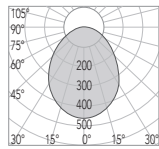

seattle . 55

CODE

3413-A55-K1.5W

FIXTURE

FIXED DOWNLIGHT

ADJUSTABILITY

NO

LIGHT SOURCE

POWER LED

POWER

1 X MAX 1.5W

SUPPLY

8-32 Vdc - DRIVER ON BOARD

PROTECTION

FUSE - POLARITY REVERSE
SPIKE FILTER

DIMMABLE

YES

BEAM

WIDE

SCREEN

OPAL

LED COLOUR

3000K

CRI >80

LMN 88lm

1mt 33lx

2mt 8 lx

3mt 4lx

IP RATE

IP66

WEIGHT

MATERIALS

BODY: STAINLESS STEEL AISI 316
HEATSINK: SPECIAL COMPOUND

MOUNTING SYSTEM

WIRE SPRINGS

OPTIONAL

LED COLOUR

2700K - 4000K - RED

IP RATE