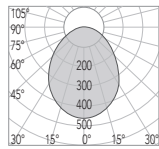

seattle . 90

CODE

3413-A90-K6W

FIXTURE

FIXED DOWNLIGHT

ADJUSTABILITY

NO

LIGHT SOURCE

POWER LED

POWER

1 X MAX 6W

SUPPLY

8-32 Vdc - DRIVER ON BOARD

PROTECTION

FUSE - POLARITY REVERSE
SPIKE FILTER

DIMMABLE

YES

BEAM

WIDE

SCREEN

OPAL

LED COLOUR

3000K

CRI >80

LMN 356lm

1mt 136lx

2mt 34lx

3mt 15lx

IP RATE

IP66

WEIGHT

MATERIALS

BODY: STAINLESS STEEL AISI 316
HEATSINK: SPECIAL COMPOUND

MOUNTING SYSTEM

WIRE SPRINGS

OPTIONAL

LED COLOUR

2700K - 4000K - 3000K+RED

IP RATE