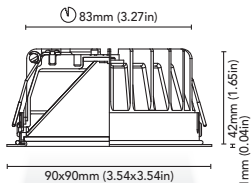

BODY: STAINLESS STEEL AISI 316
HEATSINK: SPECIAL COMPOUND

MOUNTING SYSTEM

WIRE SPRINGS

OPTIONAL

LED COLOUR

2700K - 4000K - 3000K+RED

IP RATE

FINISHES