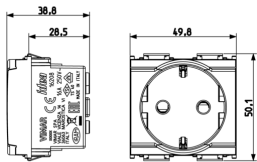

3 - Active

Minimum order quantity

20 NR

Drawings

Space view

Backside view

3D View

Technical data

Packaging

Code 8007352076914
Quantity 1 NR
Dim. 5.1x4.3x5.3 [cm]
Weight 50.64 [g]

Code 8007352076921
Quantity 20 NR
Dim. 26.9x11.6x9 [cm]
Weight 1,087.2 [g]

Code 8007352335646
Quantity 240 NR
Dim. 38x28.5x35.5 [cm]
Weight 13,580 [g]