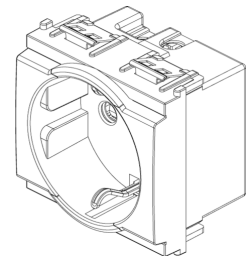

3 - Active

Minimum order quantity

20 NR

Drawings

Space view

Backside view

3D View

Technical data

- **Class group:** Domestic switching devices
- **Class:** Socket outlet
- **Model:** Protective contact (SCHUKO)
- **With built-in USB power supply:** No
- **Number of units:** 1
- **Number of modules (module system):** 2
- **Number of socket outlets switchable:** 0
- **Imprint/indication:** None
- **Connection type:** Screwed terminal
- **With hinged lid:** No
- **With enhanced contact protection:** Yes
- **Label space/information surface:** Yes
- **Colour:** Grey
- **RAL-number (similar):** 7015
- **Metallic colour:** No
- **Transparent:** No
- **Lockable:** No
- **Eject-mechanism:** No
- **Insulated mounting:** No
- **With function lighting:** No
- **Over voltage protection:** No
- **Fault current protection:** No
- **Mounting method:** Flush mounted (plaster)
- **Material:** Plastic
- **Material quality:** Thermoplastic
- **Halogen free:** Yes
- **Surface protection:** Untreated
- **Surface finishing:** Matt
- **With on/off switch:** No
- **With loop through function:** No
- **Rotated central insert:** No
- **Nominal current:** 16 A
- **Nominal voltage:** 250 v
- **Frequency:** 50,00 - 60,00 HZ
- **Suitable for degree of protection (IP):** IP20
- **Impact strength:** Other
- **Width of device:** 24,80 mm
- **Height of device:** 50,10 mm
- **Depth of device:** 38,80 mm