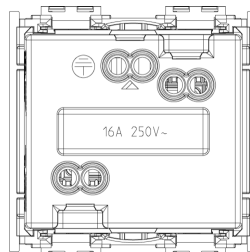

3 - Active

Minimum order quantity

20 NR

Drawings

Space view

Backside view

3D View

Technical data

- **Class group:** Domestic switching devices
- **Class:** Socket outlet
- **Model:** Protective contact (SCHUKO)
- **With built-in USB power supply:** No
- **Number of units:** 1
- **Number of modules (module system):** 2
- **Number of socket outlets switchable:** 0
- **Imprint/indication:** None
- **Connection type:** Screwed terminal
- **With hinged lid:** No
- **With enhanced contact protection:** Yes
- **Label space/information surface:** Yes
- **Colour:** Grey
- **RAL-number (similar):** 7015
- **Metallic colour:** No
- **Transparent:** No
- **Lockable:** No
- **Eject-mechanism:** No
- **Insulated mounting:** No
- **With function lighting:** No
- **Over voltage protection:** No
- **Fault current protection:** No
- **Mounting method:** Flush mounted (plaster)
- **Material:** Plastic
- **Material quality:** Thermoplastic
- **Halogen free:** Yes
- **Surface protection:** Untreated
- **Surface finishing:** Matt
- **With on/off switch:** No
- **With loop through function:** No
- **Rotated central insert:** No
- **Nominal current:** 16 A
- **Nominal voltage:** 250 v
- **Frequency:** 50,00 - 60,00 HZ
- **Suitable for degree of protection (IP):** IP20
- **Impact strength:** Other
- **Width of device:** 24,80 mm
- **Height of device:** 50,10 mm
- **Depth of device:** 38,80 mm

Packaging

Code 8007352076914
Quantity 1 NR
Dim. 5.1x4.3x5.3 [cm]
Weight 50.64 [g]

Code 8007352076921
Quantity 20 NR
Dim. 26.9x11.6x9 [cm]
Weight 1,087.2 [g]

Code 8007352335646
Quantity 240 NR
Dim. 38x28.5x35.5 [cm]
Weight 13,580 [g]