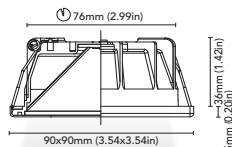

miami . 90

CODE	3405-A90-K6W
FIXTURE	FIXED DOWNLIGHT
ADJUSTABILITY	NO
LIGHT SOURCE	POWER LED
POWER	1 X MAX 6W
SUPPLY	8-32 Vdc - DRIVER ON BOARD
PROTECTION	FUSE - POLARITY REVERSE SPIKE FILTER
DIMMABLE	YES
BEAM	WIDE
SCREEN	OPAL
LED COLOUR	3000K
	CRI >80
	LMN 260lm
	1mt 95lx
	2mt 24lx
	3mt 11lx
IP RATE	IP66
WEIGHT	
MATERIALS	BODY: STAINLESS STEEL AISI 316 HEATSINK: SPECIAL COMPOUND
MOUNTING SYSTEM	WIRE SPRINGS
OPTIONAL	
LED COLOUR	2700K - 4000K - 3000K+RED
IP RATE	