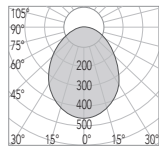

miami . 90

CODE	3405-A90-K6W
FIXTURE	FIXED DOWNLIGHT
ADJUSTABILITY	NO
LIGHT SOURCE	POWER LED
POWER	1 X MAX 6W
SUPPLY	8-32 Vdc - DRIVER ON BOARD
PROTECTION	FUSE - POLARITY REVERSE SPIKE FILTER
DIMMABLE	YES
BEAM	WIDE
SCREEN	OPAL
LED COLOUR	3000K
	CRI >80
	LMN 260lm
	1mt 95lx
	2mt 24lx
	3mt 11lx
IP RATE	IP66
WEIGHT	
MATERIALS	BODY: STAINLESS STEEL AISI 316 HEATSINK: SPECIAL COMPOUND
MOUNTING SYSTEM	WIRE SPRINGS
OPTIONAL	
LED COLOUR	2700K - 4000K - 3000K+RED
IP RATE	