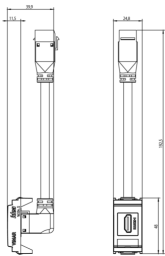

Drawings

Space view