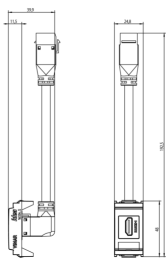

Drawings

Space view