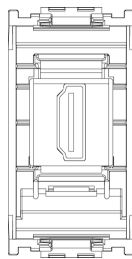

Minimum order quantity

1 NR

Sheets, Manuals, Documentation

- [Multilanguage instructions sheet \(1070 kb\)](#)

Drawings

Space view

Backside view

3D View

Technical data

- **Class group:** Domestic switching devices
- **Class:** Insert/cover for communication technology
- **Assembly arrangement:** Modular device for domestic switching devices
- **Utilization:** HDMI
- **Support ring:** No
- **With dust cover:** No
- **With hinged lid:** No
- **With imprint:** No
- **Mounting method:** Flush mounted (plaster)
- **Material:** Plastic
- **Material quality:** Thermoplastic
- **Halogen free:** Yes
- **Surface protection:** Untreated
- **Surface finishing:** Matt
- **Colour:** White
- **RAL-number (similar):** 9001
- **Transparent:** No
- **Number of modules (module system):** 1
- **With strain relief:** No
- **Luster terminal:** No
- **Suitable for degree of protection (IP):** IP20
- **Width of device:** 24,80 mm
- **Height of device:** 50,10 mm
- **Depth of device:** 46,80 mm

Certifications

- 00. CE Marking - EU
- 10. EAC Eurasian Customs Union
- 43. UKCA mark - Great Britain
- 99. WEEE Directive ([download](#))

Packaging

Code 8007352420649
Quantity 1 NR
Dim. 14.2x6.7x5.9 [cm]
Weight 78.1 [g]