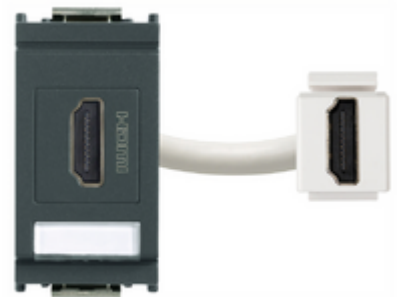

Idea: HDMI socket connector grey

16334

Idea / Devices / Socket outlets for signal reception

HDMI socket connector grey

Socket outlet with HDMI connector, Keystone fixing, grey

Product Status

3 - Active

Minimum order quantity

1 NR

Sheets, Manuals, Documentation

- [Multilanguage instructions sheet (1070 kb)](#)

Drawings

Space view