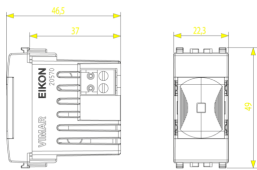

Drawings

Space view