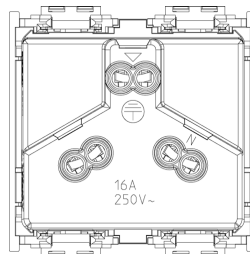

Backside view