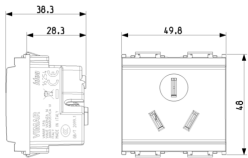

Drawings

Space view