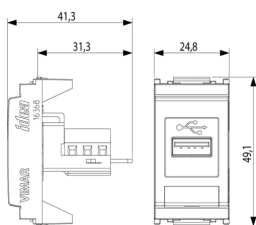

1 NR

Sheets, Manuals, Documentation

- [Multilanguage instructions sheet \(366 kb\)](#)

Drawings

Space view

Backside view

3D View

Technical data

- **Class group:** Domestic switching devices
- **Class:** Insert/cover for communication technology
- **Assembly arrangement:** Modular device for domestic switching devices
- **Utilization:** USB
- **Support ring:** No
- **With dust cover:** No
- **With hinged lid:** No
- **With imprint:** No
- **Mounting method:** Flush mounted (plaster)
- **Material:** Plastic
- **Material quality:** Thermoplastic
- **Halogen free:** Yes
- **Surface protection:** Untreated
- **Surface finishing:** Matt
- **Colour:** Grey
- **RAL-number (similar):** 7015
- **Transparent:** No
- **Number of modules (module system):** 1
- **With strain relief:** Yes
- **Luster terminal:** No
- **Suitable for degree of protection (IP):** IP20
- **Width of device:** 24,80 mm
- **Height of device:** 50,10 mm
- **Depth of device:** 41,30 mm

Certifications

- 00. CE Marking - EU
- 10. EAC Eurasian Customs Union
- 43. UKCA mark - Great Britain
- 99. WEEE Directive ([download](#))

Packaging

Code 8007352420687
Quantity 1 NR
Dim. 5.1x4.3x5.3 [cm]
Weight 27.25 [g]

Code 8007352420694
Quantity 10 NR
Dim. 26.9x11.6x4.9 [cm]
Weight 316.38 [g]

Code 8007352637627
Quantity 200 NR
Dim. 47.5x27x29 [cm]
Weight 6,627.6 [g]

Legal

Vimar reserves the right to change at any time and without notice the characteristics of the products reported. Installation should be carried out by qualified staff in compliance with the current regulations regarding the installation of electrical equipment in the country where the products are installed. For the terms of use of the information on the product info sheet see [Conditions of Use](#).