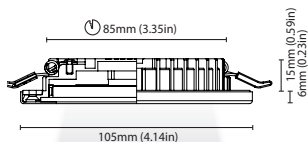

ocean . 105

CODE	3479-A105-K8W 3479-C105-K8W
FIXTURE	FIXED DOWNLIGHT
ADJUSTABILITY	NO
LIGHT SOURCE	POWER LED
POWER	1 x MAX 8W
SUPPLY	8-32 Vdc - DRIVER ON BOARD
PROTECTION	FUSE - POLARITY REVERSE SPIKE FILTER
DIMMABLE	YES
BEAM	WIDE
SCREEN	OPAL
LED COLOUR	3000K CRI >80 LMN 242lm 1mt 82lx 2mt 21lx 3mt 9lx
IP RATE	IP66
WEIGHT	
MATERIALS	BODY: STAINLESS STEEL AISI 316 HEATSINK: SPECIAL COMPOUND
MOUNTING SYSTEM	(A) STAINLESS STEEL SPRINGS (C) SCREWS
OPTIONAL	
LED COLOUR	2700K - 4000K - RED
IP RATE	

* On request, frame 9000/RING-I30.

FINISHES	FE	20	4	34