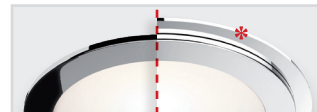

ocean . 105

CODE	3479-A105-K8W 3479-C105-K8W
FIXTURE	FIXED DOWNLIGHT
ADJUSTABILITY	NO
LIGHT SOURCE	POWER LED
POWER	1 x MAX 8W
SUPPLY	8-32 Vdc - DRIVER ON BOARD
PROTECTION	FUSE - POLARITY REVERSE SPIKE FILTER
DIMMABLE	YES
BEAM	WIDE
SCREEN	OPAL
LED COLOUR	3000K CRI >80 LMN 242lm 1mt 82lx 2mt 21lx 3mt 9lx
IP RATE	IP66
WEIGHT	
MATERIALS	BODY: STAINLESS STEEL AISI 316 HEATSINK: SPECIAL COMPOUND
MOUNTING SYSTEM	(A) STAINLESS STEEL SPRINGS (C) SCREWS
OPTIONAL	
LED COLOUR	2700K - 4000K - RED
IP RATE	

* On request, frame 9000/RING-I30.

FINISHES	FE	20	4	34