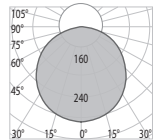

ocean . 105

CODE	3479-A105-K8W 3479-C105-K8W
FIXTURE	FIXED DOWNLIGHT
ADJUSTABILITY	NO
LIGHT SOURCE	POWER LED
POWER	1 x MAX 8W
SUPPLY	8-32 Vdc - DRIVER ON BOARD
PROTECTION	FUSE - POLARITY REVERSE SPIKE FILTER
DIMMABLE	YES
BEAM	WIDE
SCREEN	OPAL
LED COLOUR	3000K CRI >80 LMN 242lm 1mt 82lx 2mt 21lx 3mt 9lx
IP RATE	IP66
WEIGHT	
MATERIALS	BODY: STAINLESS STEEL AISI 316 HEATSINK: SPECIAL COMPOUND
MOUNTING SYSTEM	(A) STAINLESS STEEL SPRINGS (C) SCREWS
OPTIONAL	
LED COLOUR	2700K - 4000K - RED
IP RATE	