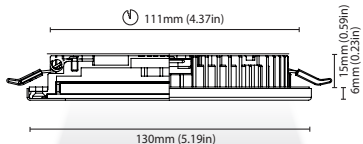

ocean . 130

CODE	3479-A130-K10W 3479-C130-K10W
FIXTURE	FIXED DOWNLIGHT
ADJUSTABILITY	NO
LIGHT SOURCE	POWER LED
POWER	1 x MAX 10W
SUPPLY	8-32 Vdc - DRIVER ON BOARD
PROTECTION	FUSE - POLARITY REVERSE SPIKE FILTER
DIMMABLE	YES
BEAM	WIDE
SCREEN	OPAL
LED COLOUR	3000K CRI >80 LMN 398lm 1mt 134lx 2mt 34lx 3mt 15lx
IP RATE	IP66
WEIGHT	
MATERIALS	BODY: STAINLESS STEEL AISI 316 HEATSINK: SPECIAL COMPOUND
MOUNTING SYSTEM	
OPTIONAL	
LED COLOUR	2700K - 4000K - RED
IP RATE	

* On request, frame 9000/RING-155.

FINISHES

FE