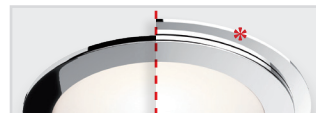

ocean . 130

CODE	3479-A130-K10W 3479-C130-K10W
FIXTURE	FIXED DOWNLIGHT
ADJUSTABILITY	NO
LIGHT SOURCE	POWER LED
POWER	1 x MAX 10W
SUPPLY	8-32 Vdc - DRIVER ON BOARD
PROTECTION	FUSE - POLARITY REVERSE SPIKE FILTER
DIMMABLE	YES
BEAM	WIDE
SCREEN	OPAL
LED COLOUR	3000K CRI >80 LMN 398lm 1mt 134lx 2mt 34lx 3mt 15lx
IP RATE	IP66
WEIGHT	
MATERIALS	BODY: STAINLESS STEEL AISI 316 HEATSINK: SPECIAL COMPOUND
MOUNTING SYSTEM	
OPTIONAL	
LED COLOUR	2700K - 4000K - RED
IP RATE	

* On request, frame 9000/RING-155.

FINISHES

FE