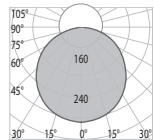

ocean . 130

CODE	3479-A130-K10W 3479-C130-K10W
FIXTURE	FIXED DOWNLIGHT
ADJUSTABILITY	NO
LIGHT SOURCE	POWER LED
POWER	1 x MAX 10W
SUPPLY	8-32 Vdc - DRIVER ON BOARD
PROTECTION	FUSE - POLARITY REVERSE SPIKE FILTER
DIMMABLE	YES
BEAM	WIDE
SCREEN	OPAL
LED COLOUR	3000K CRI >80 LMN 398lm 1mt 134lx 2mt 34lx 3mt 15lx
IP RATE	IP66
WEIGHT	
MATERIALS	BODY: STAINLESS STEEL AISI 316 HEATSINK: SPECIAL COMPOUND
MOUNTING SYSTEM	
OPTIONAL	
LED COLOUR	2700K - 4000K - RED
IP RATE	