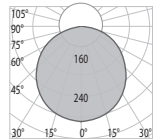

# ocean . 210

|                        |  |
|------------------------|--|
| <b>CODE</b>            | <b>3479-A210-K18W</b><br><b>3479-C210-K18W</b>                     |
| <b>FIXTURE</b>         | FIXED DOWNLIGHT  |
| <b>ADJUSTABILITY</b>   | NO   |
| <b>LIGHT SOURCE</b>    | POWER LED  |
| <b>POWER</b>           | 1 x MAX 18W  |
| <b>SUPPLY</b>          | 8-32 Vdc - DRIVER ON BOARD   |
| <b>PROTECTION</b>      | FUSE - POLARITY REVERSE<br>SPIKE FILTER                            |
| <b>DIMMABLE</b>        | YES  |
| <b>BEAM</b>            | WIDE   |
| <b>SCREEN</b>          | OPAL   |
| <b>LED COLOUR</b>      | 3000K<br>CRI >80<br>LMN 865lm<br>1mt 290lx<br>2mt 73lx<br>3mt 32lx |
| <b>IP RATE</b>         | IP66   |
| <b>WEIGHT</b>          |  |
| <b>MATERIALS</b>       | BODY: STAINLESS STEEL AISI 316<br>HEATSINK: SPECIAL COMPOUND       |
| <b>MOUNTING SYSTEM</b> | (A) STAINLESS STEEL SPRINGS<br>(C) SCREWS                          |
| <b>OPTIONAL</b>        |  |
| <b>LED COLOUR</b>      | 2700K - 4000K - RED  |
| <b>IP RATE</b>         |  |