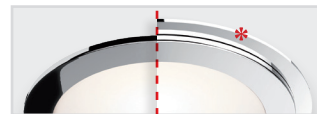

# ocean . 210

|                        |  |
|------------------------|--|
| <b>CODE</b>            | <b>3479-A210-K18W</b><br><b>3479-C210-K18W</b>                     |
| <b>FIXTURE</b>         | FIXED DOWNLIGHT  |
| <b>ADJUSTABILITY</b>   | NO   |
| <b>LIGHT SOURCE</b>    | POWER LED  |
| <b>POWER</b>           | 1 x MAX 18W  |
| <b>SUPPLY</b>          | 8-32 Vdc - DRIVER ON BOARD   |
| <b>PROTECTION</b>      | FUSE - POLARITY REVERSE<br>SPIKE FILTER                            |
| <b>DIMMABLE</b>        | YES  |
| <b>BEAM</b>            | WIDE   |
| <b>SCREEN</b>          | OPAL   |
| <b>LED COLOUR</b>      | 3000K<br>CRI >80<br>LMN 865lm<br>1mt 290lx<br>2mt 73lx<br>3mt 32lx |
| <b>IP RATE</b>         | IP66   |
| <b>WEIGHT</b>          |  |
| <b>MATERIALS</b>       | BODY: STAINLESS STEEL AISI 316<br>HEATSINK: SPECIAL COMPOUND       |
| <b>MOUNTING SYSTEM</b> | (A) STAINLESS STEEL SPRINGS<br>(C) SCREWS                          |
| <b>OPTIONAL</b>        |  |
| <b>LED COLOUR</b>      | 2700K - 4000K - RED  |
| <b>IP RATE</b>         |  |

\* On request, frame 9000/RING-235.

FINISHES

FE