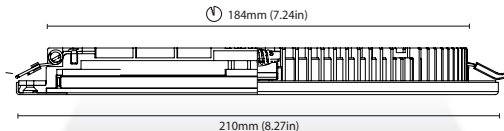

# ocean . 210

|                        |  |
|------------------------|--|
| <b>CODE</b>            | <b>3479-A210-K18W</b><br><b>3479-C210-K18W</b>                     |
| <b>FIXTURE</b>         | FIXED DOWNLIGHT  |
| <b>ADJUSTABILITY</b>   | NO   |
| <b>LIGHT SOURCE</b>    | POWER LED  |
| <b>POWER</b>           | 1 x MAX 18W  |
| <b>SUPPLY</b>          | 8-32 Vdc - DRIVER ON BOARD   |
| <b>PROTECTION</b>      | FUSE - POLARITY REVERSE<br>SPIKE FILTER                            |
| <b>DIMMABLE</b>        | YES  |
| <b>BEAM</b>            | WIDE   |
| <b>SCREEN</b>          | OPAL   |
| <b>LED COLOUR</b>      | 3000K<br>CRI >80<br>LMN 865lm<br>1mt 290lx<br>2mt 73lx<br>3mt 32lx |
| <b>IP RATE</b>         | IP66   |
| <b>WEIGHT</b>          |  |
| <b>MATERIALS</b>       | BODY: STAINLESS STEEL AISI 316<br>HEATSINK: SPECIAL COMPOUND       |
| <b>MOUNTING SYSTEM</b> | (A) STAINLESS STEEL SPRINGS<br>(C) SCREWS                          |
| <b>OPTIONAL</b>        |  |
| <b>LED COLOUR</b>      | 2700K - 4000K - RED  |
| <b>IP RATE</b>         |  |

\* On request, frame 9000/RING-235.

FINISHES

FE