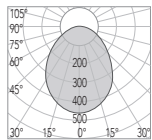

alaska . 72

CODE	3443-A72-K2W
FIXTURE	FIXED DOWNLIGHT
ADJUSTABILITY	NO
LIGHT SOURCE	POWER LED
POWER	1 X MAX 2W
SUPPLY	8-32 Vdc - DRIVER ON BOARD
PROTECTION	FUSE - POLARITY REVERSE SPIKE FILTER
DIMMABLE	YES
BEAM	WIDE
SCREEN	POLISHED
LED COLOUR	3000K
CRI	>80
LMN	149lm
1mt	58lx
2mt	14lx
3mt	6lx
IP RATE	IP66
WEIGHT	
MATERIALS	BODY: STAINLESS STEEL AISI 316 HEATSINK: SPECIAL COMPOUND
MOUNTING SYSTEM	WIRE SPRINGS
OPTIONAL	
LED COLOUR	2700K - 4000K - 3000K+RED
IP RATE	