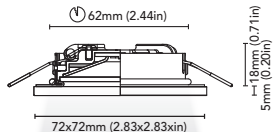

alaska . 72

CODE	3443-A72-K2W
FIXTURE	FIXED DOWNLIGHT
ADJUSTABILITY	NO
LIGHT SOURCE	POWER LED
POWER	1 X MAX 2W
SUPPLY	8-32 Vdc - DRIVER ON BOARD
PROTECTION	FUSE - POLARITY REVERSE SPIKE FILTER
DIMMABLE	YES
BEAM	WIDE
SCREEN	POLISHED
LED COLOUR	3000K
CRI	>80
LMN	149lm
1mt	58lx
2mt	14lx
3mt	6lx
IP RATE	IP66
WEIGHT	
MATERIALS	BODY: STAINLESS STEEL AISI 316 HEATSINK: SPECIAL COMPOUND
MOUNTING SYSTEM	WIRE SPRINGS
OPTIONAL	
LED COLOUR	2700K - 4000K - 3000K+RED
IP RATE	