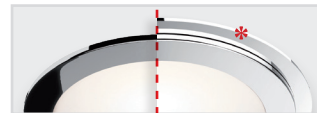

ocean . 155

CODE	3479-A155-K12W 3479-C155-K12W
FIXTURE	FIXED DOWNLIGHT
ADJUSTABILITY	NO
LIGHT SOURCE	POWER LED
POWER	1 x MAX 12W
SUPPLY	8-32 Vdc - DRIVER ON BOARD
PROTECTION	FUSE - POLARITY REVERSE SPIKE FILTER
DIMMABLE	YES
BEAM	WIDE
SCREEN	OPAL
LED COLOUR	3000K CRI >80 LMN 492lm 1mt 167lx 2mt 42lx 3mt 19lx
IP RATE	IP66
WEIGHT	
MATERIALS	BODY: STAINLESS STEEL AISI 316 HEATSINK: SPECIAL COMPOUND
MOUNTING SYSTEM	(A) STAINLESS STEEL SPRINGS (C) SCREWS
OPTIONAL	
LED COLOUR	2700K - 4000K - RED
IP RATE	

* On request, frame 9000/RING-180.

FINISHES

FE