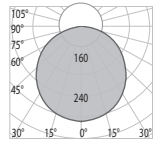

ocean . 155

CODE	3479-A155-K12W 3479-C155-K12W
FIXTURE	FIXED DOWNLIGHT
ADJUSTABILITY	NO
LIGHT SOURCE	POWER LED
POWER	1 x MAX 12W
SUPPLY	8-32 Vdc - DRIVER ON BOARD
PROTECTION	FUSE - POLARITY REVERSE SPIKE FILTER
DIMMABLE	YES
BEAM	WIDE
SCREEN	OPAL
LED COLOUR	3000K CRI >80 LMN 492lm 1mt 167lx 2mt 42lx 3mt 19lx
IP RATE	IP66
WEIGHT	
MATERIALS	BODY: STAINLESS STEEL AISI 316 HEATSINK: SPECIAL COMPOUND
MOUNTING SYSTEM	(A) STAINLESS STEEL SPRINGS (C) SCREWS
OPTIONAL	
LED COLOUR	2700K - 4000K - RED
IP RATE	