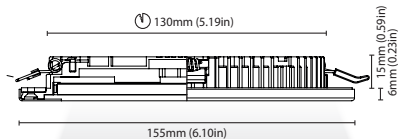

ocean . 155

CODE	3479-A155-K12W 3479-C155-K12W
FIXTURE	FIXED DOWNLIGHT
ADJUSTABILITY	NO
LIGHT SOURCE	POWER LED
POWER	1 x MAX 12W
SUPPLY	8-32 Vdc - DRIVER ON BOARD
PROTECTION	FUSE - POLARITY REVERSE SPIKE FILTER
DIMMABLE	YES
BEAM	WIDE
SCREEN	OPAL
LED COLOUR	3000K CRI >80 LMN 492lm 1mt 167lx 2mt 42lx 3mt 19lx
IP RATE	IP66
WEIGHT	
MATERIALS	BODY: STAINLESS STEEL AISI 316 HEATSINK: SPECIAL COMPOUND
MOUNTING SYSTEM	(A) STAINLESS STEEL SPRINGS (C) SCREWS
OPTIONAL	
LED COLOUR	2700K - 4000K - RED
IP RATE	

* On request, frame 9000/RING-180.

FINISHES

FE