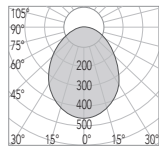

newport . 95

CODE	3414-A95-K4W
FIXTURE	ADJUSTABLE DOWNLIGHT
ADJUSTABILITY	15°
LIGHT SOURCE	POWER LED
POWER	1 x MAX 4W
SUPPLY	8-32 Vdc - DRIVER ON BOARD
PROTECTION	FUSE - POLARITY REVERSE SPIKE FILTER
DIMMABLE	YES
BEAM	WIDE
SCREEN	OPAL
LED COLOUR	3000K CRI >80 LMN 323lm 1mt 123lx 2mt 31lx 3mt 14lx
IP RATE	IP40
WEIGHT	
MATERIALS	BODY: STAINLESS STEEL AISI 316 HEATSINK: SPECIAL COMPOUND
MOUNTING SYSTEM	WIRE SPRINGS
OPTIONAL	
LED COLOUR	2700K - 4000K - 3000K+RED
IP RATE	