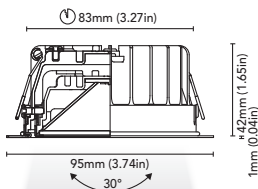

newport . 95

CODE	3414-A95-K4W
FIXTURE	ADJUSTABLE DOWNLIGHT
ADJUSTABILITY	15°
LIGHT SOURCE	POWER LED
POWER	1 x MAX 4W
SUPPLY	8-32 Vdc - DRIVER ON BOARD
PROTECTION	FUSE - POLARITY REVERSE SPIKE FILTER
DIMMABLE	YES
BEAM	WIDE
SCREEN	OPAL
LED COLOUR	3000K CRI >80 LMN 323lm 1mt 123lx 2mt 31lx 3mt 14lx
IP RATE	IP40
WEIGHT	
MATERIALS	BODY: STAINLESS STEEL AISI 316 HEATSINK: SPECIAL COMPOUND
MOUNTING SYSTEM	WIRE SPRINGS
OPTIONAL	
LED COLOUR	2700K - 4000K - 3000K+RED
IP RATE	