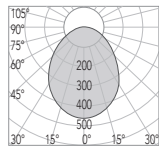

# atlanta . 80

<b>CODE</b>	<b>3415-A80-K2W</b>
<b>FIXTURE</b>	ADJUSTABLE DOWNLIGHT
<b>ADJUSTABILITY</b>	 15°
<b>LIGHT SOURCE</b>	POWER LED
<b>POWER</b>	1 X MAX 2W
<b>SUPPLY</b>	8-32 Vdc - DRIVER ON BOARD
<b>PROTECTION</b>	FUSE - POLARITY REVERSE SPIKE FILTER
<b>DIMMABLE</b>	YES
<b>BEAM</b>	WIDE
<b>SCREEN</b>	OPAL
<b>LED COLOUR</b>	3000K CRI >80 LMN 191lm 1mt 70 lx 2mt 17 lx 3mt 8 lx
<b>IP RATE</b>	IP40
<b>WEIGHT</b>	
<b>MATERIALS</b>	BODY: STAINLESS STEEL AISI 316 HEATSINK: SPECIAL COMPOUND
<b>MOUNTING SYSTEM</b>	WIRE SPRINGS
<b>OPTIONAL</b>	
<b>LED COLOUR</b>	2700K - 4000K - 3000K+RED
<b>IP RATE</b>	

<b>FINISHES</b>	<b>FE</b>	20	4	34
			