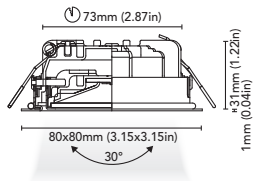

# atlanta . 80

<b>CODE</b>	<b>3415-A80-K2W</b>
<b>FIXTURE</b>	ADJUSTABLE DOWNLIGHT
<b>ADJUSTABILITY</b>	 15°
<b>LIGHT SOURCE</b>	POWER LED
<b>POWER</b>	1 X MAX 2W
<b>SUPPLY</b>	8-32 Vdc - DRIVER ON BOARD
<b>PROTECTION</b>	FUSE - POLARITY REVERSE SPIKE FILTER
<b>DIMMABLE</b>	YES
<b>BEAM</b>	WIDE
<b>SCREEN</b>	OPAL
<b>LED COLOUR</b>	3000K CRI >80 LMN 191lm 1mt 70 lx 2mt 17 lx 3mt 8 lx
<b>IP RATE</b>	IP40
<b>WEIGHT</b>	
<b>MATERIALS</b>	BODY: STAINLESS STEEL AISI 316 HEATSINK: SPECIAL COMPOUND
<b>MOUNTING SYSTEM</b>	WIRE SPRINGS
<b>OPTIONAL</b>	
<b>LED COLOUR</b>	2700K - 4000K - 3000K+RED
<b>IP RATE</b>	