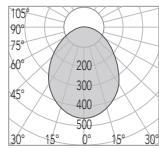

# atlanta . 90

<b>CODE</b>	<b>3415-A90-K4W</b>
<b>FIXTURE</b>	ADJUSTABLE DOWNLIGHT
<b>ADJUSTABILITY</b>	 15°
<b>LIGHT SOURCE</b>	POWER LED
<b>POWER</b>	1 X MAX 4W
<b>SUPPLY</b>	8-32 Vdc - DRIVER ON BOARD
<b>PROTECTION</b>	FUSE - POLARITY REVERSE SPIKE FILTER
<b>DIMMABLE</b>	YES
<b>BEAM</b>	WIDE
<b>SCREEN</b>	OPAL
<b>LED COLOUR</b>	3000K CRI >80 LMN 323lm 1mt 123lx 2mt 31lx 3mt 14lx
<b>IP RATE</b>	IP66
<b>WEIGHT</b>	
<b>MATERIALS</b>	BODY: STAINLESS STEEL AISI 316 HEATSINK: SPECIAL COMPOUND
<b>MOUNTING SYSTEM</b>	WIRE SPRINGS
<b>OPTIONAL</b>	
<b>LED COLOUR</b>	2700K - 4000K - 3000K+RED
<b>IP RATE</b>	

<b>FINISHES</b>	<b>FE</b>	20	4	34
		