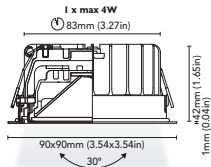

# atlanta . 90

<b>CODE</b>	<b>3415-A90-K4W</b>
<b>FIXTURE</b>	ADJUSTABLE DOWNLIGHT
<b>ADJUSTABILITY</b>	 15°
<b>LIGHT SOURCE</b>	POWER LED
<b>POWER</b>	1 X MAX 4W
<b>SUPPLY</b>	8-32 Vdc - DRIVER ON BOARD
<b>PROTECTION</b>	FUSE - POLARITY REVERSE SPIKE FILTER
<b>DIMMABLE</b>	YES
<b>BEAM</b>	WIDE
<b>SCREEN</b>	OPAL
<b>LED COLOUR</b>	3000K CRI >80 LMN 323lm 1mt 123lx 2mt 31lx 3mt 14lx
<b>IP RATE</b>	IP66
<b>WEIGHT</b>	
<b>MATERIALS</b>	BODY: STAINLESS STEEL AISI 316 HEATSINK: SPECIAL COMPOUND
<b>MOUNTING SYSTEM</b>	WIRE SPRINGS
<b>OPTIONAL</b>	
<b>LED COLOUR</b>	2700K - 4000K - 3000K+RED
<b>IP RATE</b>	