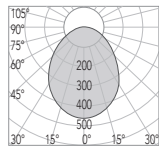

alabama . 60

CODE	3422-A60-K1.5W
FIXTURE	FIXED DOWNLIGHT
ADJUSTABILITY	NO
LIGHT SOURCE	POWER LED
POWER	1 X MAX 1,5W
SUPPLY	8-32 Vdc - DRIVER ON BOARD
PROTECTION	FUSE - POLARITY REVERSE SPIKE FILTER
DIMMABLE	YES
BEAM	WIDE
SCREEN	OPAL
LED COLOUR	3000K CRI >80 LMN 88lm 1mt 34 lx 2mt 8 lx 3mt 4 lx
IP RATE	IP66
WEIGHT	
MATERIALS	BODY: STAINLESS STEEL AISI 316 HEATSINK: SPECIAL COMPOUND
MOUNTING SYSTEM	WIRE SPRINGS
OPTIONAL	
LED COLOUR	2700K - 4000K - RED
IP RATE	