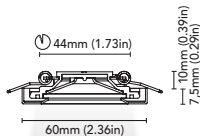

alabama . 60

CODE	3422-A60-K1.5W
FIXTURE	FIXED DOWNLIGHT
ADJUSTABILITY	NO
LIGHT SOURCE	POWER LED
POWER	1 X MAX 1,5W
SUPPLY	8-32 Vdc - DRIVER ON BOARD
PROTECTION	FUSE - POLARITY REVERSE SPIKE FILTER
DIMMABLE	YES
BEAM	WIDE
SCREEN	OPAL
LED COLOUR	3000K CRI >80 LMN 88lm 1mt 34 lx 2mt 8 lx 3mt 4 lx
IP RATE	IP66
WEIGHT	
MATERIALS	BODY: STAINLESS STEEL AISI 316 HEATSINK: SPECIAL COMPOUND
MOUNTING SYSTEM	WIRE SPRINGS
OPTIONAL	
LED COLOUR	2700K - 4000K - RED
IP RATE	