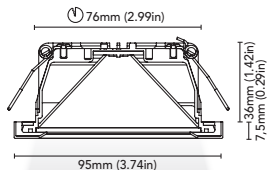

FINISHES

FE

20

4

34