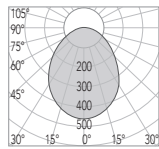

alabama . 95

CODE

3422-A95-K6W

FIXTURE

FIXED DOWNLIGHT

ADJUSTABILITY

NO

LIGHT SOURCE

POWER LED

POWER

1 X MAX 6W

SUPPLY

8-32 Vdc - DRIVER ON BOARD

PROTECTION

FUSE - POLARITY REVERSE
SPIKE FILTER

DIMMABLE

YES

BEAM

WIDE

SCREEN

OPAL

LED COLOUR

3000K

CRI >80

LMN 356lm

1mt 136lx

2mt 34lx

3mt 15lx

IP RATE

IP66

WEIGHT

MATERIALS

BODY: STAINLESS STEEL AISI 316
HEATSINK: SPECIAL COMPOUND

MOUNTING SYSTEM

WIRE SPRINGS

OPTIONAL

LED COLOUR

2700K - 4000K - 3000K+RED

IP RATE