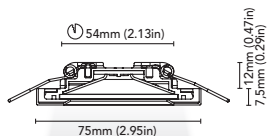

FINISHES

FE

20

4

34