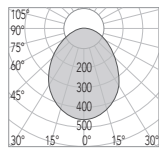

alabama . 75

CODE

3422-A75-K2W

FIXTURE

FIXED DOWNLIGHT

ADJUSTABILITY

NO

LIGHT SOURCE

POWER LED

POWER

1 X MAX 2W

SUPPLY

8-32 Vdc - DRIVER ON BOARD

PROTECTION

FUSE - POLARITY REVERSE
SPIKE FILTER

DIMMABLE

YES

BEAM

WIDE

SCREEN

OPAL

LED COLOUR

3000K

CRI >80

LMN 191lm

1mt 70lx

2mt 17lx

3mt 8lx

IP RATE

IP66

WEIGHT

MATERIALS

BODY: STAINLESS STEEL AISI 316
HEATSINK: SPECIAL COMPOUND

MOUNTING SYSTEM

WIRE SPRINGS

OPTIONAL

LED COLOUR

2700K - 4000K - 3000K+RED

IP RATE