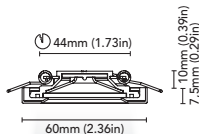

california . 60

CODE	3423-A60-K1.5W
FIXTURE	FIXED COURTESY LIGHT
ADJUSTABILITY	NO
LIGHT SOURCE	POWER LED
POWER	1 X MAX 1,5W
SUPPLY	8-32 Vdc - DRIVER ON BOARD
PROTECTION	FUSE - POLARITY REVERSE SPIKE FILTER
DIMMABLE	YES
BEAM	WIDE
SCREEN	OPAL
LED COLOUR	3000K CRI > 80 LMN 60lm
IP RATE	IP66
WEIGHT	
MATERIALS	BODY: STAINLESS STEEL AISI 316 HEATSINK: SPECIAL COMPOUND
MOUNTING SYSTEM	WIRE SPRINGS
OPTIONAL	
LED COLOUR	2700K - 4000K - RED
IP RATE	