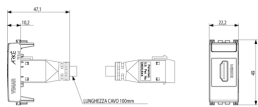

1 NR

Sheets, Manuals, Documentation

- [Multilanguage instructions sheet \(1070 kb\)](#)

Video

- [Arké lives in your time](#)

Drawings

Space view

Backside view

3D View

Gallery

Technical data

- **Class group:** Domestic switching devices
- **Class:** Insert/cover for communication technology
- **Assembly arrangement:** Modular device for domestic switching devices
- **Utilization:** HDMI
- **Support ring:** No
- **With dust cover:** No
- **With hinged lid:** No
- **Mounting method:** Flush mounted (plaster)
- **Material:** Plastic
- **Material quality:** Thermoplastic
- **Halogen free:** Yes
- **Surface protection:** Untreated
- **Surface finishing:** Matt
- **Colour:** Grey
- **RAL-number (similar):** 7015
- **Transparent:** No
- **Number of modules (module system):** 1
- **With strain relief:** No
- **Luster terminal:** No
- **Suitable for degree of protection (IP):** IP20
- **Width of device:** 22,30 mm
- **Height of device:** 49,00 mm
- **Depth of device:** 46,90 mm

Certifications

- 00. CE Marking - EU
- 10. EAC Eurasian Customs Union
- 43. UKCA mark - Great Britain
- 99. WEEE Directive ([download](#))

Packaging

Code 8007352450929
Quantity 1 NR
Dim. 14.2x6.7x5.9 [cm]
Weight 81.8 [g]