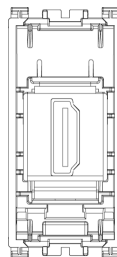

Arké white: HDMI outlet white

19346.B

Arké white / Devices / Socket outlets for signal reception

HDMI outlet white

Socket outlet with HDMI connector, Keystone fixing, white

Product Status

3 - Active

Minimum order quantity

1 NR

Sheets, Manuals, Documentation

- [Multilanguage instructions sheet \(1070 kb\)](#)

Video

- [Arké lives in your time](#)

Drawings

Space view

Backside view

3D View

Gallery

Technical data

- **Class group:** Domestic switching devices
- **Class:** Insert/cover for communication technology
- **Assembly arrangement:** Modular device for domestic switching devices
- **Utilization:** HDMI
- **Support ring:** No
- **With dust cover:** No
- **With hinged lid:** No
- **Mounting method:** Flush mounted (plaster)
- **Material:** Plastic
- **Material quality:** Thermoplastic
- **Halogen free:** Yes
- **Surface protection:** Untreated
- **Surface finishing:** Matt
- **Colour:** White
- **RAL-number (similar):** 9016
- **Transparent:** No
- **Number of modules (module system):** 1
- **With strain relief:** No
- **Luster terminal:** No
- **Suitable for degree of protection (IP):** IP20
- **Width of device:** 22,30 mm
- **Height of device:** 49,00 mm
- **Depth of device:** 46,90 mm

Certifications

- 00. CE Marking - EU
- 10. EAC Eurasian Customs Union
- 43. UKCA mark - Great Britain
- 99. WEEE Directive ([download](#))

Packaging

Code 8007352456792
Quantity 1 NR
Dim. 14.2x6.7x5.9 [cm]
Weight 75.5 [g]