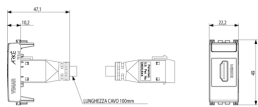

1 NR

Sheets, Manuals, Documentation

- [Multilanguage instructions sheet \(1070 kb\)](#)

Video

- [Arké lives in your time](#)

Drawings

Space view

Backside view

3D View

Gallery

Technical data

- **Class group:** Domestic switching devices
- **Class:** Insert/cover for communication technology
- **Assembly arrangement:** Modular device for domestic switching devices
- **Utilization:** HDMI
- **Support ring:** No
- **With dust cover:** No
- **With hinged lid:** No
- **Mounting method:** Flush mounted (plaster)
- **Material:** Plastic
- **Material quality:** Thermoplastic
- **Halogen free:** Yes
- **Surface protection:** Untreated
- **Surface finishing:** Matt
- **Colour:** White
- **RAL-number (similar):** 9016
- **Transparent:** No
- **Number of modules (module system):** 1
- **With strain relief:** No
- **Luster terminal:** No
- **Suitable for degree of protection (IP):** IP20
- **Width of device:** 22,30 mm
- **Height of device:** 49,00 mm
- **Depth of device:** 46,90 mm

Certifications

- 00. CE Marking - EU
- 10. EAC Eurasian Customs Union
- 43. UKCA mark - Great Britain
- 99. WEEE Directive ([download](#))

Packaging

Code 8007352456792
Quantity 1 NR
Dim. 14.2x6.7x5.9 [cm]
Weight 75.5 [g]