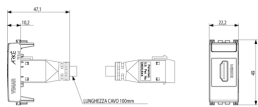

1 NR

Sheets, Manuals, Documentation

- [Multilanguage instructions sheet \(1070 kb\)](#)

Video

- [Arké lives in your time](#)

Drawings

Space view

Backside view

3D View

Technical data

- **Class group:** Domestic switching devices
- **Class:** Insert/cover for communication technology
- **Assembly arrangement:** Modular device for domestic switching devices
- **Utilization:** HDMI
- **Support ring:** No
- **With dust cover:** No
- **With hinged lid:** No
- **Mounting method:** Flush mounted (plaster)
- **Material:** Plastic
- **Material quality:** Thermoplastic
- **Halogen free:** Yes
- **Surface protection:** Lacquered
- **Surface finishing:** Matt
- **Colour:** Aluminium
- **RAL-number (similar):** 9007
- **Transparent:** No
- **Number of modules (module system):** 1
- **With strain relief:** No
- **Luster terminal:** No
- **Suitable for degree of protection (IP):** IP20
- **Width of device:** 22,20 mm
- **Height of device:** 49,00 mm
- **Depth of device:** 47,10 mm

Certifications

- 00. CE Marking - EU
- 10. EAC Eurasian Customs Union
- 43. UKCA mark - Great Britain
- 99. WEEE Directive ([download](#))

Packaging

Code 8007352594500
Quantity 1 NR
Dim. 14.2x6.7x5.9 [cm]
Weight 81.8 [g]