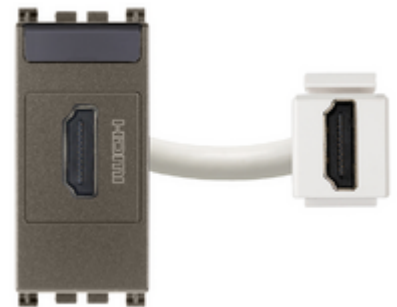

Arké Metal: HDMI outlet Metal

19346.M

Arké Metal / Devices / Socket outlets for signal reception

HDMI outlet Metal

Socket outlet with HDMI connector, Keystone fixing, Metal

Product Status

3 - Active

Minimum order quantity

3D View

Technical data

- **Class group:** Domestic switching devices
- **Class:** Insert/cover for communication technology
- **Assembly arrangement:** Modular device for domestic switching devices
- **Utilization:** HDMI
- **Support ring:** No
- **With dust cover:** No
- **With hinged lid:** No
- **Mounting method:** Flush mounted (plaster)
- **Material:** Plastic
- **Material quality:** Thermoplastic
- **Halogen free:** Yes
- **Surface protection:** Lacquered
- **Surface finishing:** Matt
- **Colour:** Aluminium
- **RAL-number (similar):** 9007
- **Transparent:** No
- **Number of modules (module system):** 1
- **With strain relief:** No
- **Luster terminal:** No
- **Suitable for degree of protection (IP):** IP20
- **Width of device:** 22,20 mm
- **Height of device:** 49,00 mm
- **Depth of device:** 47,10 mm