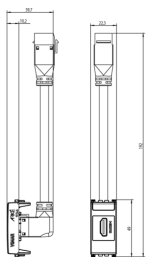

Arké: HDMI outlet with 90° cable grey

19346.H

Arké / Devices / Socket outlets for signal reception

HDMI outlet with 90° cable grey

Socket outlet with HDMI connector, Keystone fixing, 90° cable outlet, grey

Drawings

Space view

Backside view

3D View

Technical data

- **Class group:** Domestic switching devices
- **Class:** Insert/cover for communication technology
- **Assembly arrangement:** Modular device for domestic switching devices
- **Utilization:** HDMI
- **Support ring:** No
- **With dust cover:** No
- **With hinged lid:** No
- **Mounting method:** Flush mounted (plaster)
- **Material:** Plastic
- **Material quality:** Thermoplastic
- **Halogen free:** Yes
- **Surface protection:** Untreated
- **Surface finishing:** Matt
- **Colour:** Grey
- **RAL-number (similar):** 7015
- **Transparent:** No
- **Number of modules (module system):** 1
- **With strain relief:** No
- **Luster terminal:** No
- **Suitable for degree of protection (IP):** IP20
- **Width of device:** 22,30 mm
- **Height of device:** 49,00 mm
- **Depth of device:** 46,90 mm

Certifications

- 00. CE Marking - EU
- 10. EAC Eurasian Customs Union
- 43. UKCA mark - Great Britain
- 99. WEEE Directive ([download](#))

Packaging

Code 8007352560277
Quantity 1 NR
Dim. 14.2x6.7x5.9 [cm]
Weight 83.1 [g]