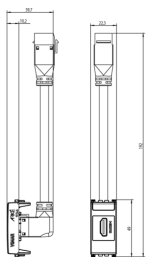

### Drawings

Space view

Backside view

3D View

## Packaging

**Code** 8007352560284  
**Quantity** 1 NR  
**Dim.** 14.2x6.7x5.9 [cm]  
**Weight** 84 [g]