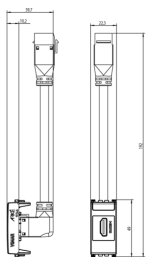

### Drawings

Space view

Backside view

3D View

## Technical data

- **Class group:** Domestic switching devices
- **Class:** Insert/cover for communication technology
- **Assembly arrangement:** Modular device for domestic switching devices
- **Utilization:** HDMI
- **Support ring:** No
- **With dust cover:** No
- **With hinged lid:** No
- **Mounting method:** Flush mounted (plaster)
- **Material:** Plastic
- **Material quality:** Thermoplastic
- **Halogen free:** Yes
- **Surface protection:** Lacquered
- **Surface finishing:** Matt
- **Colour:** Aluminium
- **RAL-number (similar):** 9007
- **Transparent:** No
- **Number of modules (module system):** 1
- **With strain relief:** No
- **Luster terminal:** No
- **Suitable for degree of protection (IP):** IP20
- **Width of device:** 22,30 mm
- **Height of device:** 192,00 mm
- **Depth of device:** 39,17 mm

## Packaging

**Code** 8007352598478  
**Quantity** 1 NR  
**Dim.** 14.2x6.7x5.9 [cm]  
**Weight** 83.3 [g]