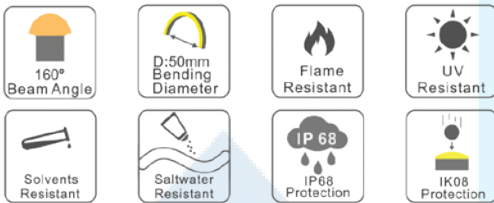

European Quality

**Features**

- Total Linear without any Dots.
- Long life up to 50,000 hours.
- 90% Less energy consumption.
- 100% Silicone & waterproof.
- Easy installation no maintenance.
- Suitable for extreme temperatures -55°C ~ +250°C
- Unbreakable, flexible with very simple installation
- Unique design with parallel circuit, if one LED fails the rest continue to lit.
- Suitable for all indoor, outdoor & marine lighting.
- With Ultra bright & Long Life SMD LED's

### Technical Specifications

|                      |   |                  |
|----------------------|---|------------------|
| MegaLed Item code    | <b>30464-12V</b>                                      | <b>30464-24V</b> |
| Input Voltage(V)     | 12V DC  | 24VDC            |
| Light Color (CCT)    | R.G.B   |                  |
| Power                | 18 Watt per meter                                     |                  |
| Color Accuracy (CRI) | Ra >80  |                  |
| Product Dimensions   | 6 X 13 mm   |                  |
| Led's per Meter      | 78 pcs  |                  |
| Cutting Unit         | Every 38.4mm  | Every 83.3mm     |
| Connection Length    | Max. 5 meters with 1 power input, 10m with dual power |                  |
| IP Rating            | Waterproof IP68                                       |                  |