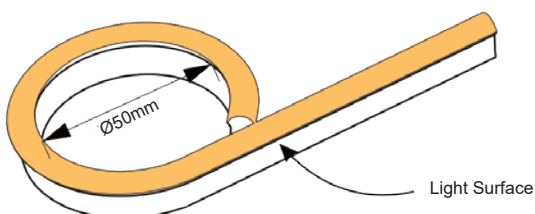

### Technical Specifications

|                      |   |                  |
|----------------------|---|------------------|
| MegaLed Item code    | <b>30464-12V</b>                                      | <b>30464-24V</b> |
| Input Voltage(V)     | 12V DC  | 24VDC            |
| Light Color (CCT)    | R.G.B   |                  |
| Power                | 18 Watt per meter                                     |                  |
| Color Accuracy (CRI) | Ra >80  |                  |
| Product Dimensions   | 6 X 13 mm   |                  |
| Led's per Meter      | 78 pcs  |                  |
| Cutting Unit         | Every 38.4mm  | Every 83.3mm     |
| Connection Length    | Max. 5 meters with 1 power input, 10m with dual power |                  |
| IP Rating            | Waterproof IP68                                       |                  |

### Drawing - Dimensions

### Photometrics

Single color (Pink)

| Center height(m) | Center illumination(lux) | Average illuminance(lux) | Diameter  |
|------------------|--------------------------|--------------------------|-----------|
| 1.0              | 10.96;31.07lx            |                          | 280.23cm  |
| 2.0              | 2.740;7.768lx            |                          | 560.47cm  |
| 3.0              | 1.218;3.452lx            |                          | 840.70cm  |
| 4.0              | 0.6849;1942lx            |                          | 1120.94cm |
| 5.0              | 0.4384;1.243lx           |                          | 1401.17cm |
| Height           | Eavg,Emax                | Beam angle               | Diameter  |