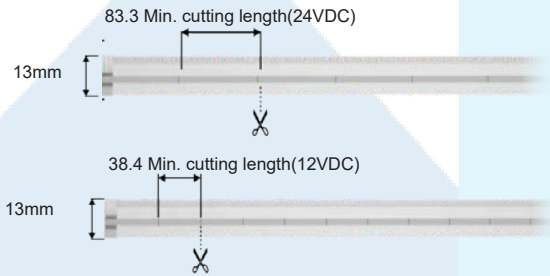

### Photometrics

Single color (Pink)

| Center height(m) | Center illumination(lux) | Average illuminance(lux) | Diameter  |
|------------------|--------------------------|--------------------------|-----------|
| 1.0              | 10.96;31.07lx            |                          | 280.23cm  |
| 2.0              | 2.740;7.768lx            |                          | 560.47cm  |
| 3.0              | 1.218;3.452lx            |                          | 840.70cm  |
| 4.0              | 0.6849;1942lx            |                          | 1120.94cm |
| 5.0              | 0.4384;1.243lx           |                          | 1401.17cm |
| Height           | Eavg,Emax                | Beam angle               | Diameter  |

## Power and RGB Signal connection

Up to 5 meters Single power & RGB connection. Minimum power supply 110W

> 5 meters up to 10 meters dual power & RGB signal. Minimum power supply 220W

## Cutting Length