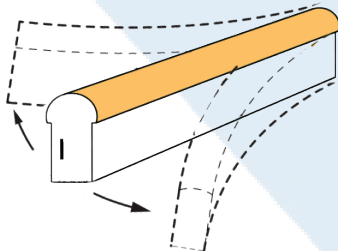

### Technical Specifications

|                      |   |                  |
|----------------------|---|------------------|
| MegaLed Item code    | <b>30464-12V</b>                                      | <b>30464-24V</b> |
| Input Voltage(V)     | 12V DC  | 24VDC            |
| Light Color (CCT)    | R.G.B   |                  |
| Power                | 18 Watt per meter                                     |                  |
| Color Accuracy (CRI) | Ra >80  |                  |
| Product Dimensions   | 6 X 13 mm   |                  |
| Led's per Meter      | 78 pcs  |                  |
| Cutting Unit         | Every 38.4mm  | Every 83.3mm     |
| Connection Length    | Max. 5 meters with 1 power input, 10m with dual power |                  |
| IP Rating            | Waterproof IP68                                       |                  |

### Drawing - Dimensions

### Horizontal Side Bending