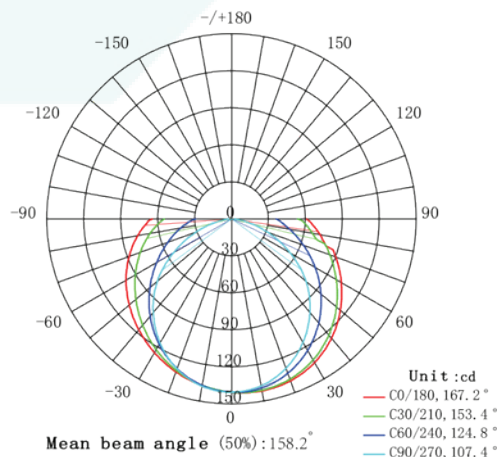

### Drawing - Dimensions

### Horizontal Side Bending

### Minimum Bending Diameter

### Photometrics

Single color (Pink)

| Center height(m) | Center illumination(lux) | Average illuminance(lux) | Diameter  |
|------------------|--------------------------|--------------------------|-----------|
| 1.0              | 10.96;31.07lx            |                          | 280.23cm  |
| 2.0              | 2.740;7.768lx            |                          | 560.47cm  |
| 3.0              | 1.218;3.452lx            |                          | 840.70cm  |
| 4.0              | 0.6849;1942lx            |                          | 1120.94cm |
| 5.0              | 0.4384;1.243lx           |                          | 1401.17cm |
| Height           | Eavg,Emax                | Beam angle               | Diameter  |