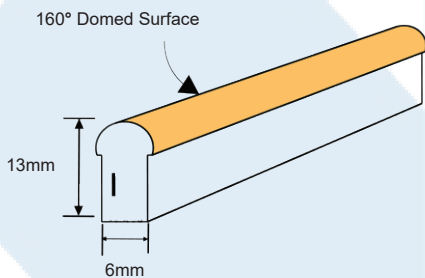

### Technical Specifications

|                      |   |                  |
|----------------------|---|------------------|
| MegaLed Item code    | <b>30464-12V</b>                                      | <b>30464-24V</b> |
| Input Voltage(V)     | 12V DC  | 24VDC            |
| Light Color (CCT)    | R.G.B   |                  |
| Power                | 18 Watt per meter                                     |                  |
| Color Accuracy (CRI) | Ra >80  |                  |
| Product Dimensions   | 6 X 13 mm   |                  |
| Led's per Meter      | 78 pcs  |                  |
| Cutting Unit         | Every 38.4mm  | Every 83.3mm     |
| Connection Length    | Max. 5 meters with 1 power input, 10m with dual power |                  |
| IP Rating            | Waterproof IP68                                       |                  |

### Drawing - Dimensions

### Photometrics

Single color (Pink)

| Center height(m) | Center illumination(lux) | Average illuminance(lux) | Diameter  |
|------------------|--------------------------|--------------------------|-----------|
| 1.0              | 10.96;31.07lx            |                          | 280.23cm  |
| 2.0              | 2.740;7.768lx            |                          | 560.47cm  |
| 3.0              | 1.218;3.452lx            |                          | 840.70cm  |
| 4.0              | 0.6849;1942lx            |                          | 1120.94cm |
| 5.0              | 0.4384;1.243lx           |                          | 1401.17cm |
| Height           | Eavg,Emax                | Beam angle               | Diameter  |