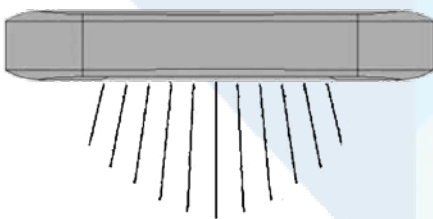

European Quality

Waterproof LED Courtesy Light

Models: Thalia-1 , Thalia-2

LED Courtesy Light

Model: Thalia-1 Beam Downwards

Thalia-2 Beam Up & Down

- Stainless Steel 316 Housing
- Waterproof IP67
- 1W Warm White
- Beam Angle: 110°
- Working Voltage: 12-28VDC

Dimensions: Length 100mm

Width 16mm

Height 11mm

Cutout: 2xØ4mm sides, 10X5mm middle.

**Thalia-1
Downwards Beam**

**Thalia-2
Up & Down Beam**

Drawing - Dimensions