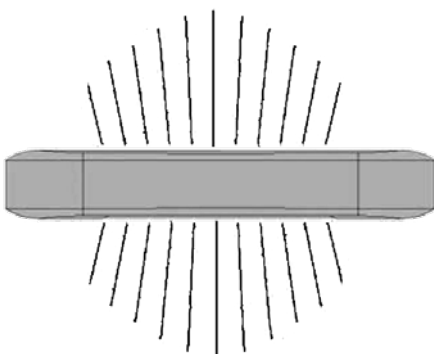

European Quality

Waterproof LED Courtesy Light

Models: Thalia-1 , Thalia-2

LED Courtesy Light

Model: Thalia-1 Beam Downwards

Thalia-2 Beam Up & Down

- Stainless Steel 316 Housing
- Waterproof IP67
- 1W Warm White
- Beam Angle: 110°
- Working Voltage: 12-28VDC

Dimensions: Length 100mm

Width 16mm

Height 11mm

Cutout: 2xØ4mm sides, 10X5mm middle.

**Thalia-1
Downwards Beam**

**Thalia-2
Up & Down Beam**

Drawing - Dimensions