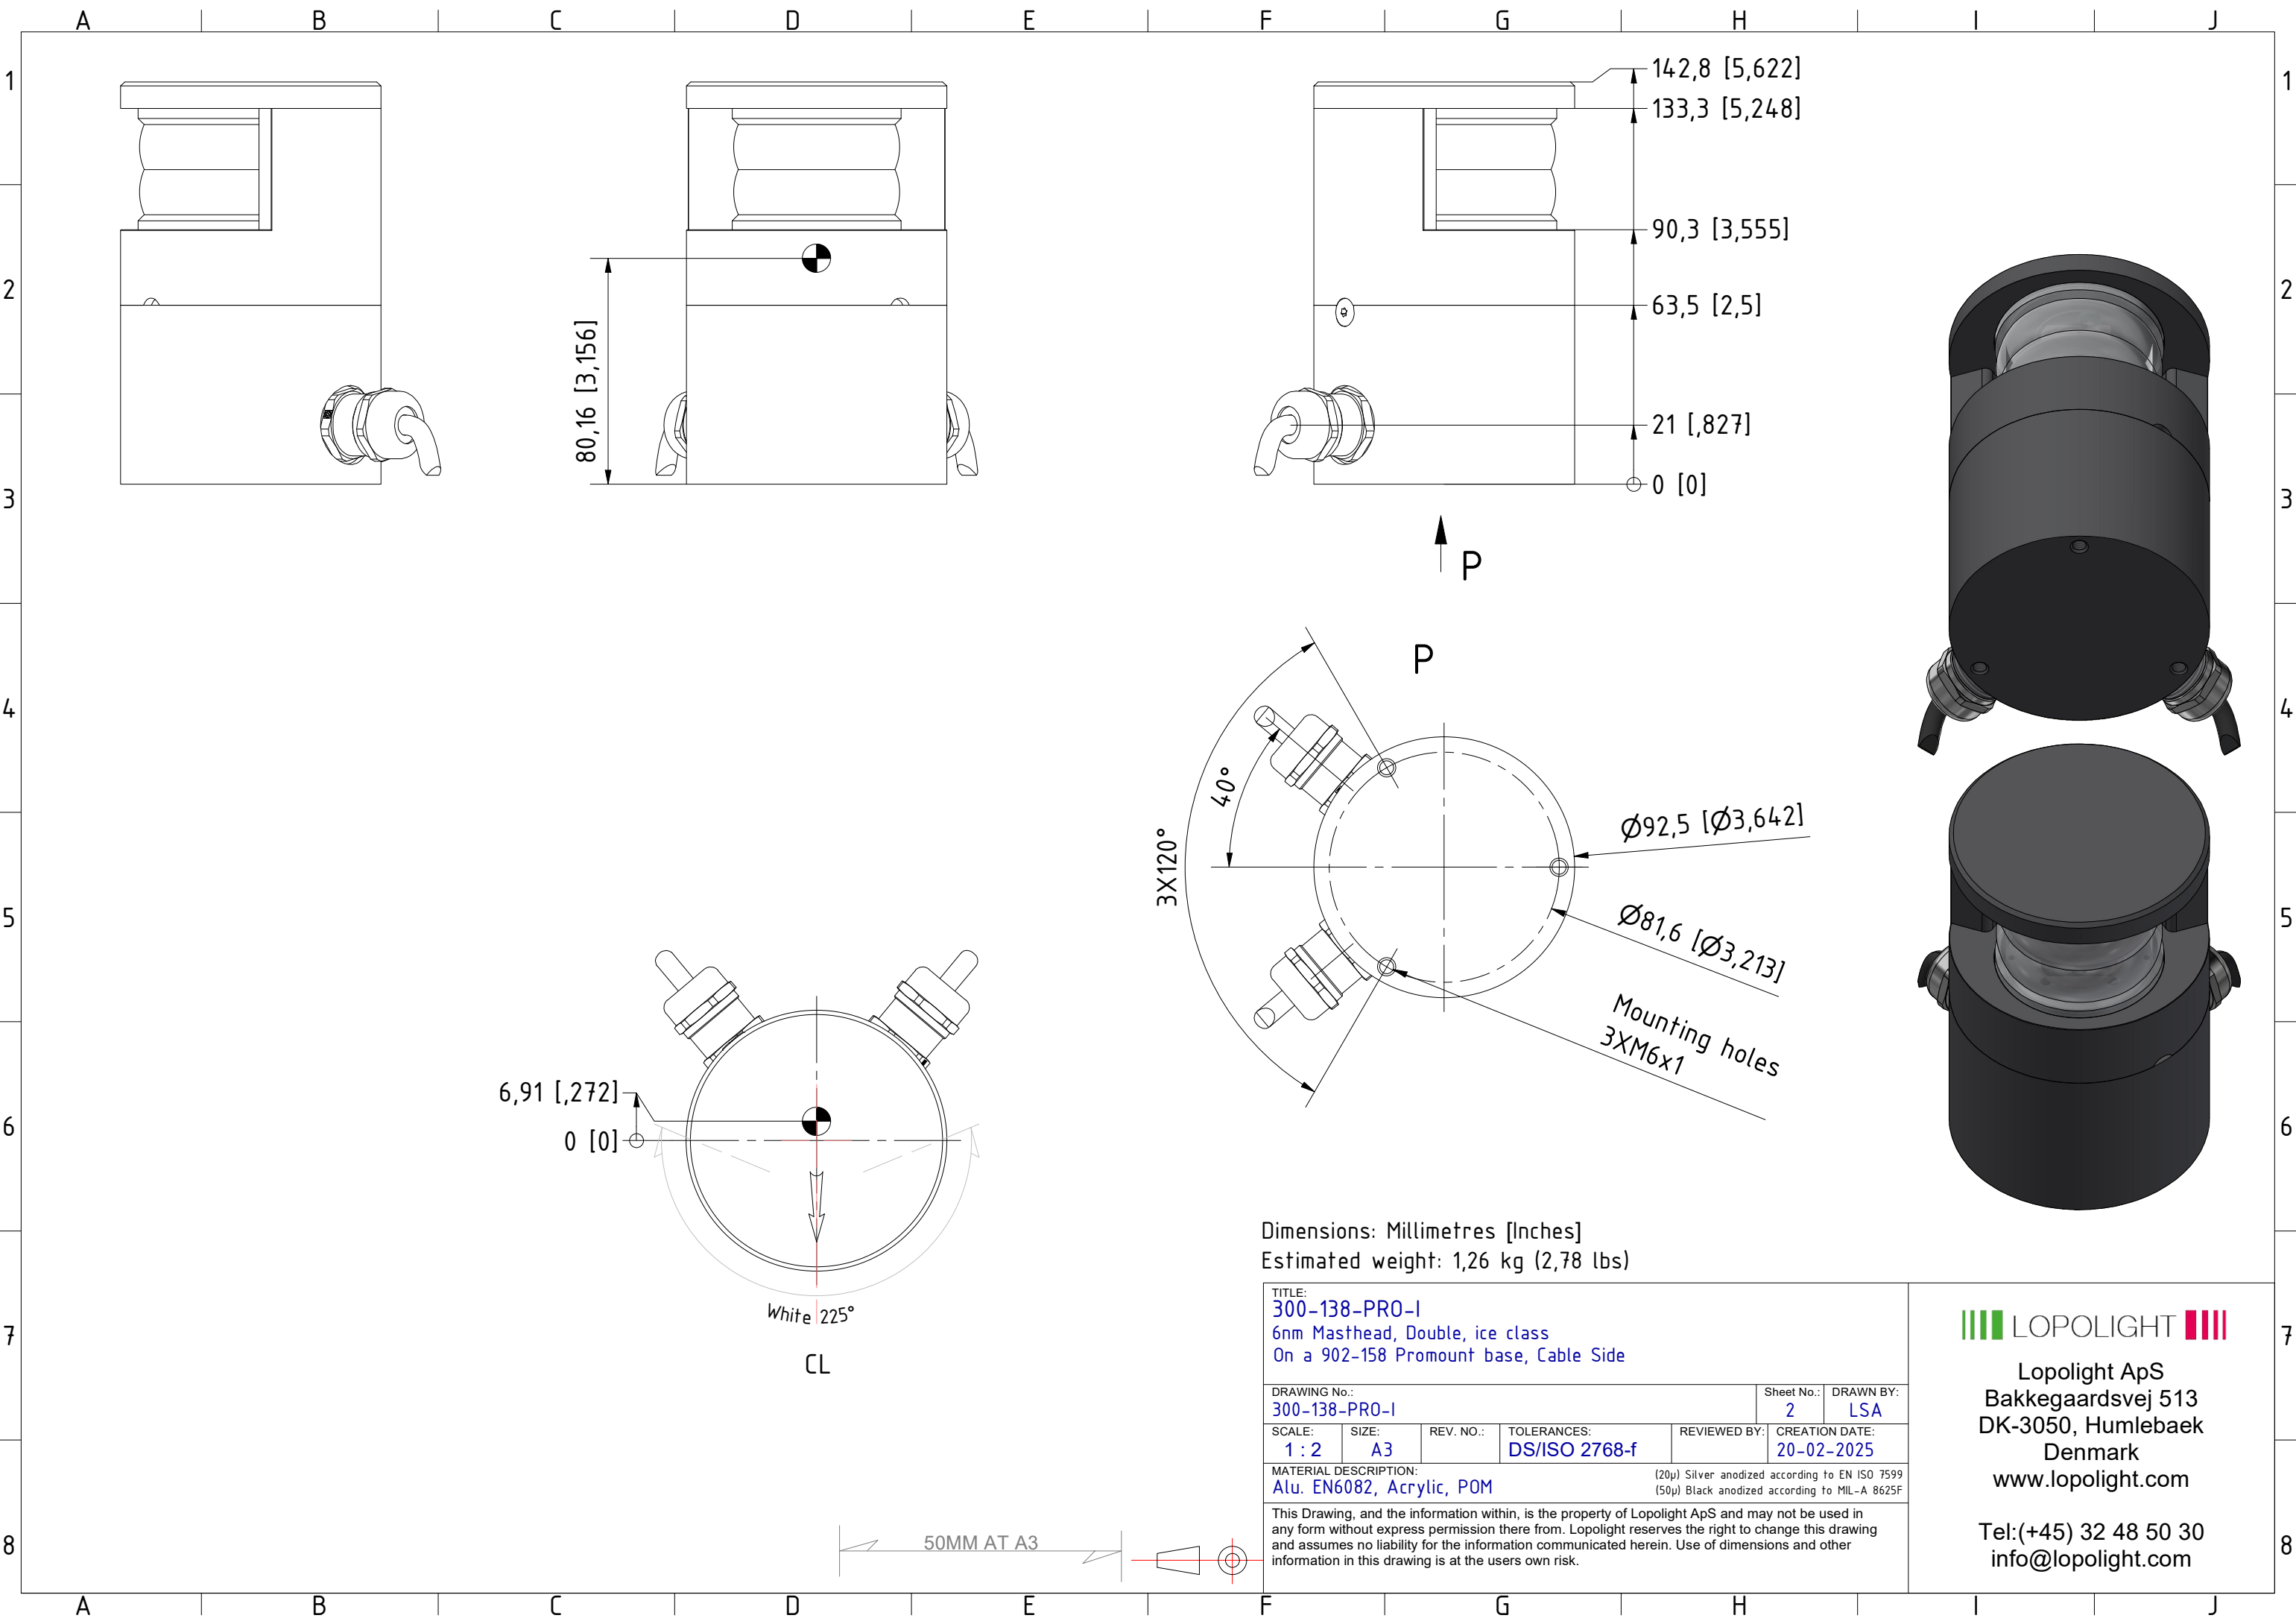

80,16 [3,156]

142,8 [5,622]
133,3 [5,248]
90,3 [3,555]
63,5 [2,5]
21 [,827]
0 [0]

P

P

40°
3X120°
Ø92,5 [Ø3,642]
Ø81,6 [Ø3,213]
Mounting holes
3XM6x1

6,91 [,272]
0 [0]

White 225°
CL

Dimensions: Millimetres [Inches]
Estimated weight: 1,26 kg (2,78 lbs)

TITLE: 300-138-PRO-I 6nm Masthead, Double, ice class On a 902-158 Promount base, Cable Side					
DRAWING No.: 300-138-PRO-I				Sheet No.: 2	DRAWN BY: LSA
SCALE: 1 : 2	SIZE: A3	REV. NO.:	TOLERANCES: DS/ISO 2768-f	REVIEWED BY:	CREATION DATE: 20-02-2025
MATERIAL DESCRIPTION: Alu. EN6082, Acrylic, POM (20µ) Silver anodized according to EN ISO 7599 (50µ) Black anodized according to MIL-A 8625F					

This Drawing, and the information within, is the property of Lopolight ApS and may not be used in any form without express permission there from. Lopolight reserves the right to change this drawing and assumes no liability for the information communicated herein. Use of dimensions and other information in this drawing is at the users own risk.