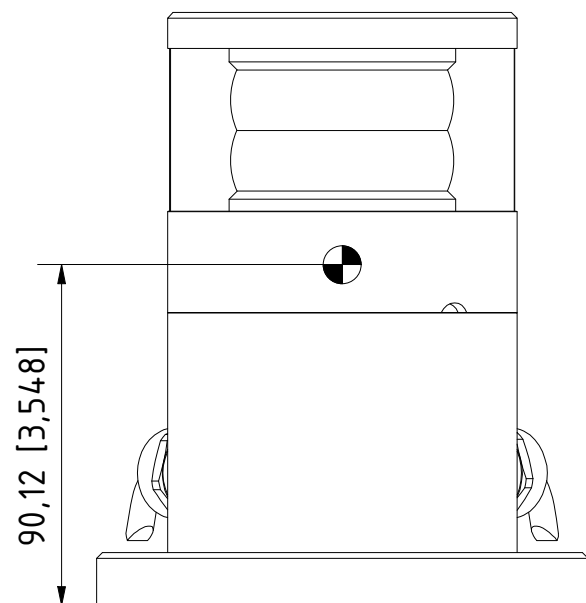

A B C D E F G H I J

1

2

3

4

5

6

7

Dimensions: Millimetres [Inches]
Estimated weight: 1,33 kg (2,92 lbs)

TITLE:
300-138-PRO-I
6nm Masthead, Double, ice class
On a 400-404 PE base plate, Cable Side

DRAWING No.:		Sheet No.:		DRAWN BY:	
300-138-PRO-I		1		LSA	
SCALE:	SIZE:	REV. NO.:	TOLERANCES:	REVIEWED BY:	CREATION DATE:
1 : 2	A3		DS/ISO 2768-f		20-02-2025

MATERIAL DESCRIPTION:
Alu. EN6082, Acrylic, POM, PE
(20µ) Silver anodized according to EN ISO 7599
(50µ) Black anodized according to MIL-A 8625F

This Drawing, and the information within, is the property of Lopolight ApS and may not be used in any form without express permission there from. Lopolight reserves the right to change this drawing and assumes no liability for the information communicated herein. Use of dimensions and other information in this drawing is at the users own risk.

Lopolight ApS
Bakkegaardsvej 513
DK-3050, Humlebaek
Denmark
www.lopolight.com

Tel: (+45) 32 48 50 30
info@lopolight.com

8

A B C D E F G H I J