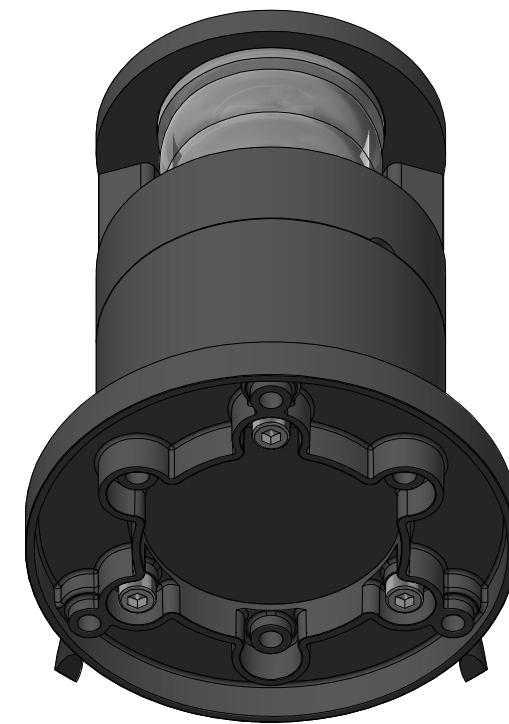

A B C D E F G H I J

1

2

3

4

5

6

7

Dimensions: Millimetres [Inches]
Estimated weight: 1,33 kg (2,92 lbs)

TITLE:
300-138-PRO-I
6nm Masthead, Double, ice class
On a 400-404 PE base plate, Cable Side

DRAWING No.:		Sheet No.:		DRAWN BY:	
300-138-PRO-I		1		LSA	
SCALE:	SIZE:	REV. NO.:	TOLERANCES:	REVIEWED BY:	CREATION DATE:
1 : 2	A3		DS/ISO 2768-f		20-02-2025

MATERIAL DESCRIPTION:
Alu. EN6082, Acrylic, POM, PE
(20µ) Silver anodized according to EN ISO 7599
(50µ) Black anodized according to MIL-A 8625F

This Drawing, and the information within, is the property of Lopolight ApS and may not be used in any form without express permission there from. Lopolight reserves the right to change this drawing and assumes no liability for the information communicated herein. Use of dimensions and other information in this drawing is at the users own risk.

Lopolight ApS
Bakkegaardsvej 513
DK-3050, Humlebaek
Denmark
www.lopolight.com

Tel: (+45) 32 48 50 30
info@lopolight.com

8

A B C D E F G H I J