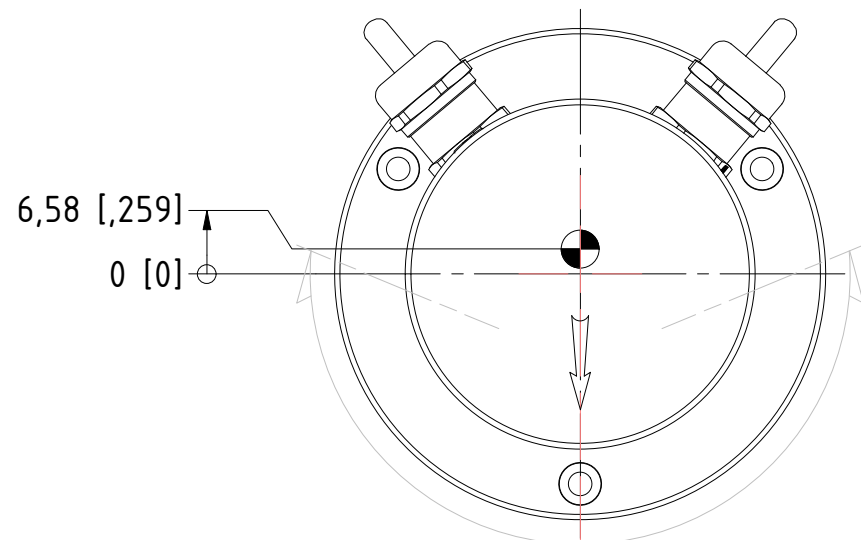

A B C D E F G H I J

1

2

3

4

5

6

7

Dimensions: Millimetres [Inches]
Estimated weight: 1,33 kg (2,92 lbs)

TITLE:
300-138-PRO-I
6nm Masthead, Double, ice class
On a 400-404 PE base plate, Cable Side

DRAWING No.:		Sheet No.:		DRAWN BY:	
300-138-PRO-I		1		LSA	
SCALE:	SIZE:	REV. NO.:	TOLERANCES:	REVIEWED BY:	CREATION DATE:
1 : 2	A3		DS/ISO 2768-f		20-02-2025

MATERIAL DESCRIPTION:
Alu. EN6082, Acrylic, POM, PE
(20µ) Silver anodized according to EN ISO 7599
(50µ) Black anodized according to MIL-A 8625F

This Drawing, and the information within, is the property of Lopolight ApS and may not be used in any form without express permission there from. Lopolight reserves the right to change this drawing and assumes no liability for the information communicated herein. Use of dimensions and other information in this drawing is at the users own risk.

Lopolight ApS
Bakkegaardsvej 513
DK-3050, Humlebaek
Denmark
www.lopolight.com

Tel: (+45) 32 48 50 30
info@lopolight.com

8

A B C D E F G H I J