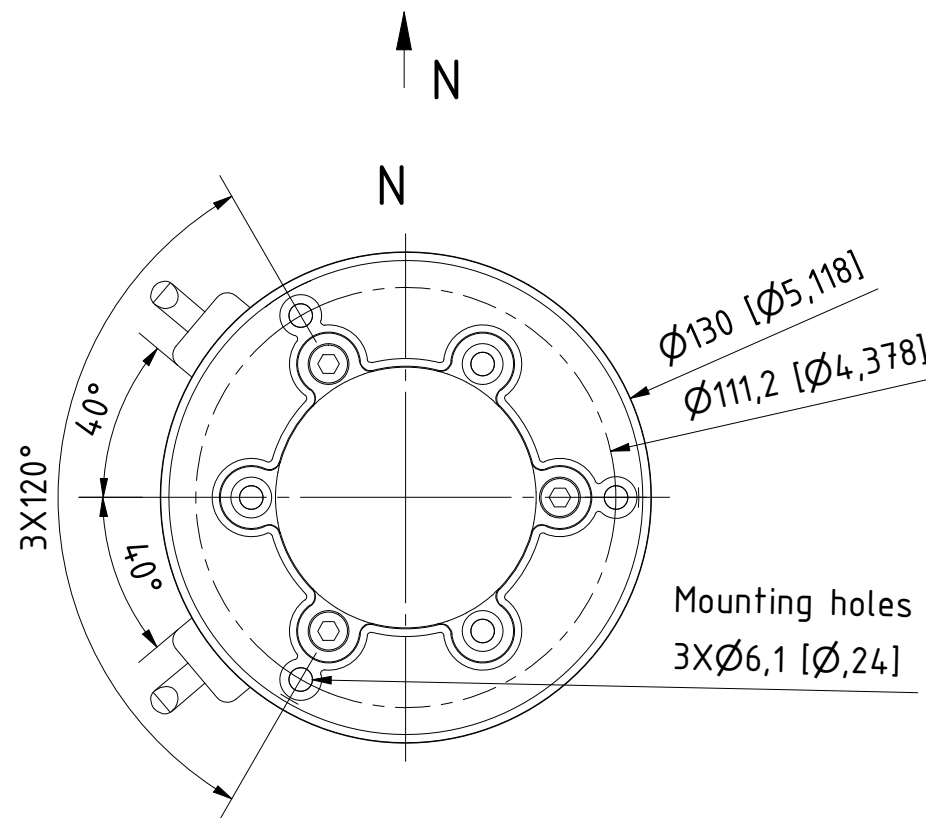

A B C D E F G H I J

1

2

3

4

5

6

7

Dimensions: Millimetres [Inches]
Estimated weight: 1,33 kg (2,92 lbs)

TITLE:
300-138-PRO-I
6nm Masthead, Double, ice class
On a 400-404 PE base plate, Cable Side

DRAWING No.:		Sheet No.:		DRAWN BY:	
300-138-PRO-I		1		LSA	
SCALE:	SIZE:	REV. NO.:	TOLERANCES:	REVIEWED BY:	CREATION DATE:
1 : 2	A3		DS/ISO 2768-f		20-02-2025

MATERIAL DESCRIPTION:
Alu. EN6082, Acrylic, POM, PE
(20µ) Silver anodized according to EN ISO 7599
(50µ) Black anodized according to MIL-A 8625F

This Drawing, and the information within, is the property of Lopolight ApS and may not be used in any form without express permission there from. Lopolight reserves the right to change this drawing and assumes no liability for the information communicated herein. Use of dimensions and other information in this drawing is at the users own risk.

Lopolight ApS
Bakkegaardsvej 513
DK-3050, Humlebaek
Denmark
www.lopolight.com

Tel: (+45) 32 48 50 30
info@lopolight.com

8

A B C D E F G H I J