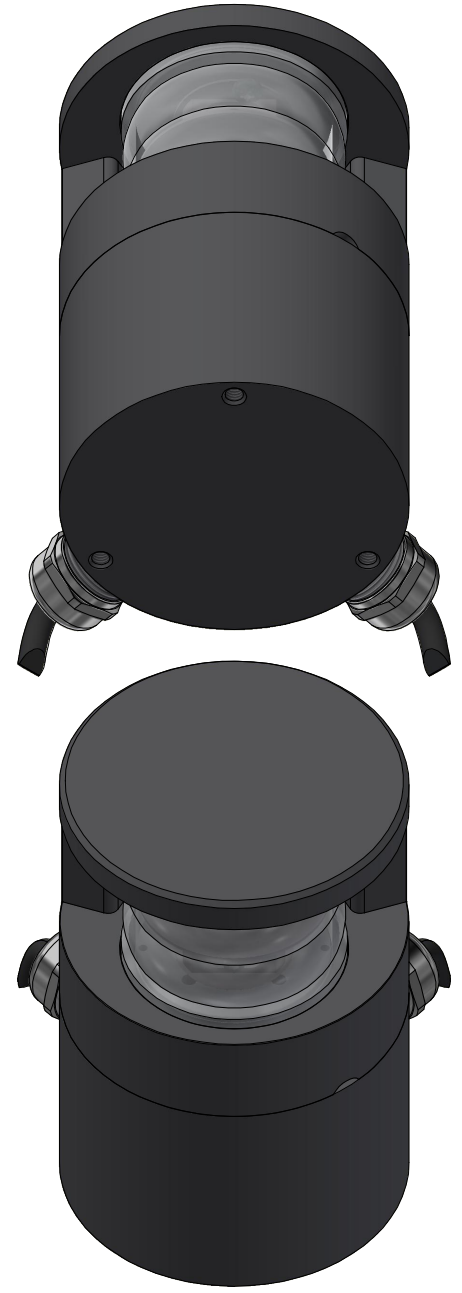

50MM AT A3

Lopolight ApS
Bakkegaardsvej 513
DK-3050, Humlebaek
Denmark
www.lopolight.com

Tel: (+45) 32 48 50 30
info@lopolight.com