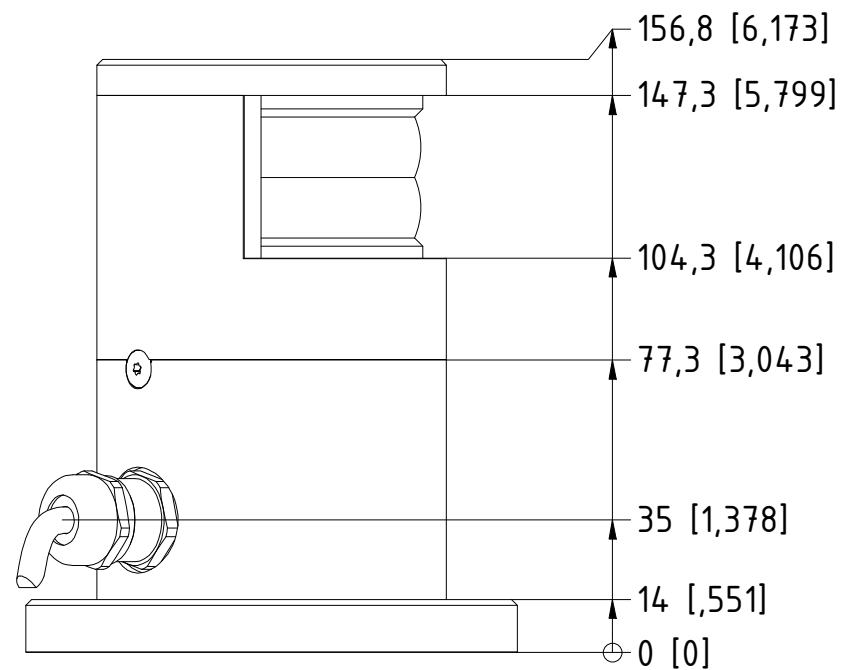

A B C D E F G H I J

1

2

3

4

5

6

7

Dimensions: Millimetres [Inches]
Estimated weight: 1,33 kg (2,92 lbs)

TITLE:
300-138-PRO-I
6nm Masthead, Double, ice class
On a 400-404 PE base plate, Cable Side

DRAWING No.:		Sheet No.:		DRAWN BY:	
300-138-PRO-I		1		LSA	
SCALE:	SIZE:	REV. NO.:	TOLERANCES:	REVIEWED BY:	CREATION DATE:
1 : 2	A3		DS/ISO 2768-f		20-02-2025

MATERIAL DESCRIPTION:
Alu. EN6082, Acrylic, POM, PE
(20µ) Silver anodized according to EN ISO 7599
(50µ) Black anodized according to MIL-A 8625F

This Drawing, and the information within, is the property of Lopolight ApS and may not be used in any form without express permission there from. Lopolight reserves the right to change this drawing and assumes no liability for the information communicated herein. Use of dimensions and other information in this drawing is at the users own risk.

Lopolight ApS
Bakkegaardsvej 513
DK-3050, Humlebaek
Denmark
www.lopolight.com

Tel: (+45) 32 48 50 30
info@lopolight.com

8

A B C D E F G H I J