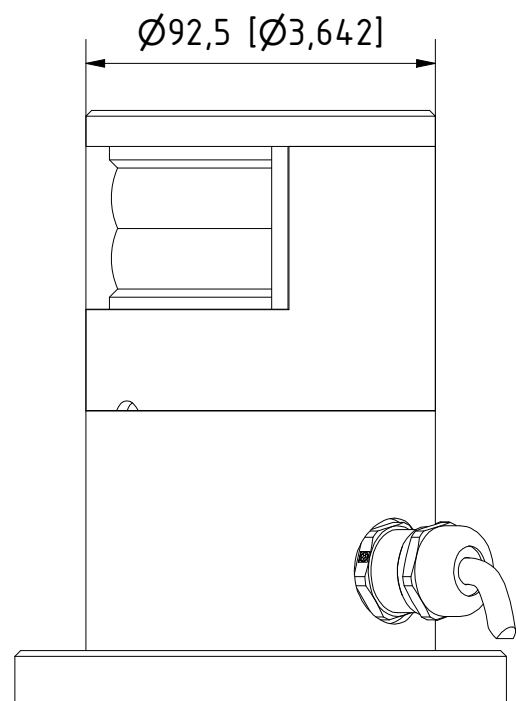

A B C D E F G H I J

1

2