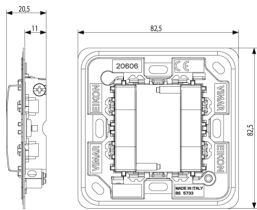

Eikon white: Frame 1M BS white

20606.B

Eikon white / Mounting frames / For square boxes

Frame 1M BS white

1-module mounting frame, with screws, for square British standard mounting boxes, white

Product Status

3 - Active

Minimum order quantity

40 NR

Drawings

Space view

Backside view

3D View

Technical data

- **Class group:** Domestic switching devices
- **Class:** Holder for modular domestic switching devices
- **Model:** Flush mounted (plaster)
- **Mounting method:** Mounting with screw
- **Mounting method of the module inserts:** Front side
- **Mounting direction:** Horizontal and vertical
- **Number of modules horizontal (module system):** 1
- **Number of modules vertical (module system):** 1
- **With built-in installation box:** No
- **With screws:** Yes
- **Suitable for mounting in round junction box 60 mm:** No
- **Flush-mounted installation:** Yes
- **Suitable for floor box:** No
- **Suitable for wall duct:** No
- **Suitable for mounting on DIN-rail 35 mm:** No
- **Material:** Plastic
- **Material quality:** Thermoplastic

8 007352 472044

Code 8007352472044
Quantity 2 NR
Dim. 8.2x8.2x4 [cm]
Weight 89.1 [g]

8 007352 383425

Code 8007352383425
Quantity 40 NR
Dim. 29.5x24.8x8.7 [cm]
Weight 1,935 [g]

Legal

Vimar reserves the right to change at any time and without notice the characteristics of the products reported. Installation should be carried out by qualified staff in compliance with the current regulations regarding the installation of electrical equipment in the country where the products are installed. For the terms of use of the information on the product info sheet see [Conditions of Use](#).