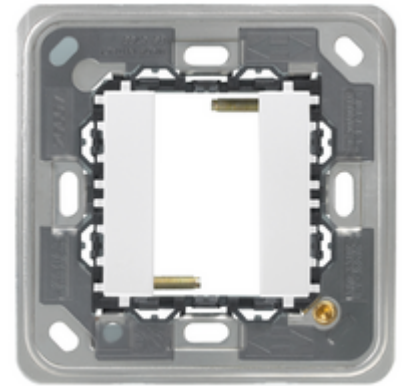

Eikon white: Frame 1M BS white

20606.B

Eikon white / Mounting frames / For square boxes

Frame 1M BS white

1-module mounting frame, with screws, for square British standard mounting boxes, white

Product Status

3 - Active

Minimum order quantity

40 NR

Drawings

Space view

Backside view

3D View

Technical data

- **Class group:** Domestic switching devices
- **Class:** Holder for modular domestic switching devices
- **Model:** Flush mounted (plaster)
- **Mounting method:** Mounting with screw
- **Mounting method of the module inserts:** Front side
- **Mounting direction:** Horizontal and vertical
- **Number of modules horizontal (module system):** 1
- **Number of modules vertical (module system):** 1
- **With built-in installation box:** No
- **With screws:** Yes
- **Suitable for mounting in round junction box 60 mm:** No
- **Flush-mounted installation:** Yes
- **Suitable for floor box:** No
- **Suitable for wall duct:** No
- **Suitable for mounting on DIN-rail 35 mm:** No
- **Material:** Plastic
- **Material quality:** Thermoplastic