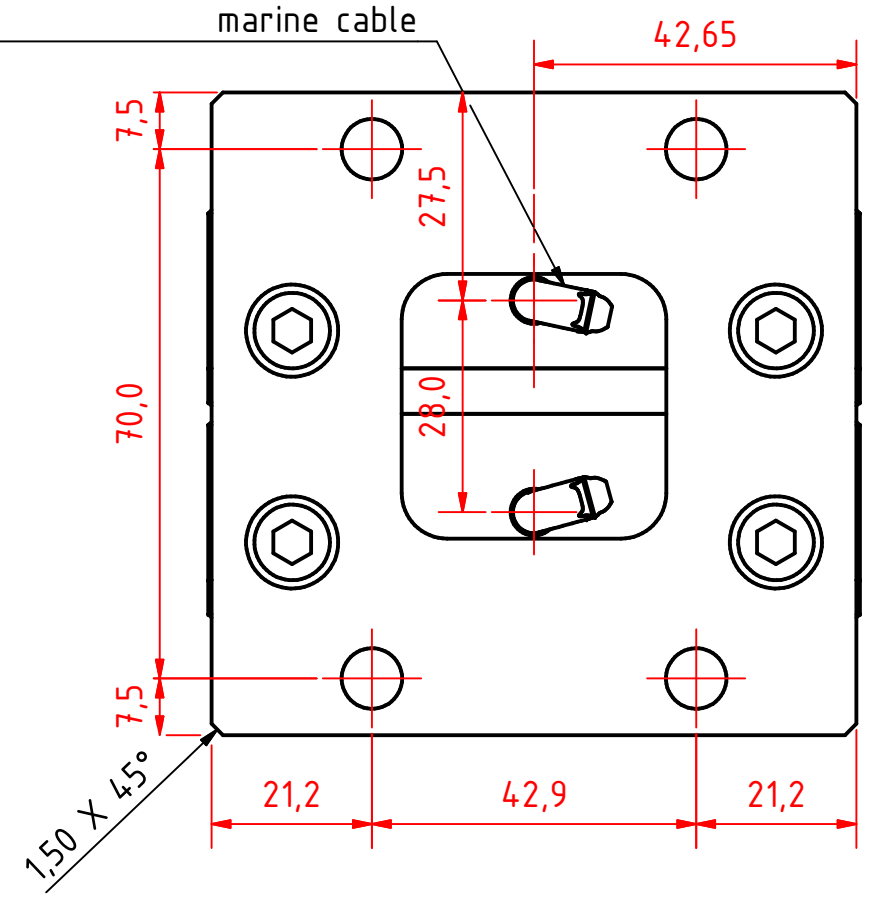

A B C D E F G H I J

1
2
3
4
5
6
7
8

Pre-wired Cable Exit Ø5,5mm shielded marine cable

Yellow 135°

50MM AT A3

301-107ST 3nm double stern towing light
Vertical Mount on a 902-015 mounting plate

DRAWING NO.:	REV. NO.:	SIZE:	DRAWN BY:
301-107AB	0	A3	Sergio
SCALE:	TOLERANCES:	REVIEWED BY:	CREATION DATE:
1:1	DS/ISO 2768-f	PHC	03-05-2018

MATERIAL DESCRIPTION:
EN 6082, Acrylic (20µ) Silver anodized according to EN ISO 7599
(50µ) Black anodized according to MIL-A 8625F

This Drawing, and the information within, is the property of Lopolight ApS and may not be used in any form without express permission there from. Lopolight reserves the right to change this drawing and assumes no liability for the information communicated herein. Use of dimensions and other information in this drawing is at the users own risk.