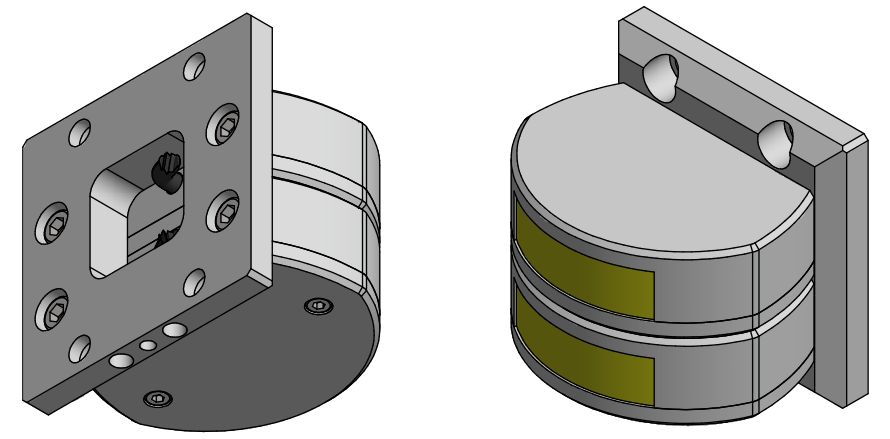

A B C D E F G H I J

1
2
3
4
5
6
7
8

Pre-wired Cable Exit Ø5,5mm shielded marine cable

Yellow 135°

50MM AT A3

301-107ST 3nm double stern towing light
Vertical Mount on a 902-015 mounting plate

DRAWING NO.:	REV. NO.:	SIZE:	DRAWN BY:
301-107AB	0	A3	Sergio
SCALE:	TOLERANCES:	REVIEWED BY:	CREATION DATE:
1:1	DS/ISO 2768-f	PHC	03-05-2018

MATERIAL DESCRIPTION:
EN 6082, Acrylic (20µ) Silver anodized according to EN ISO 7599
(50µ) Black anodized according to MIL-A 8625F

This Drawing, and the information within, is the property of Lopolight ApS and may not be used in any form without express permission there from. Lopolight reserves the right to change this drawing and assumes no liability for the information communicated herein. Use of dimensions and other information in this drawing is at the users own risk.