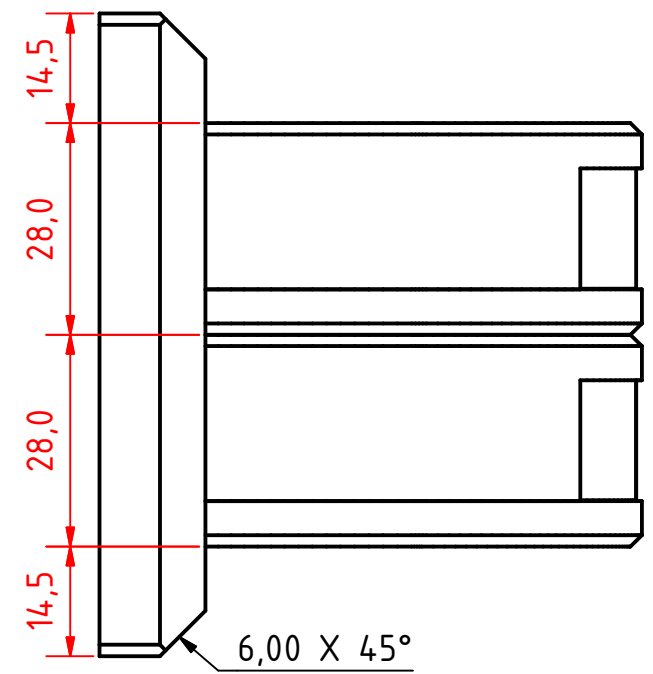

A B C D E F G H I J

1
2
3
4
5
6
7
8

Pre-wired Cable Exit Ø5,5mm shielded marine cable

Yellow 135°

50MM AT A3

301-107ST 3nm double stern towing light
Vertical Mount on a 902-015 mounting plate

DRAWING NO.:	REV. NO.:	SIZE:	DRAWN BY:
301-107AB	0	A3	Sergio
SCALE:	TOLERANCES:	REVIEWED BY:	CREATION DATE:
1:1	DS/ISO 2768-f	PHC	03-05-2018

MATERIAL DESCRIPTION:
EN 6082, Acrylic (20µ) Silver anodized according to EN ISO 7599
(50µ) Black anodized according to MIL-A 8625F

This Drawing, and the information within, is the property of Lopolight ApS and may not be used in any form without express permission there from. Lopolight reserves the right to change this drawing and assumes no liability for the information communicated herein. Use of dimensions and other information in this drawing is at the users own risk.