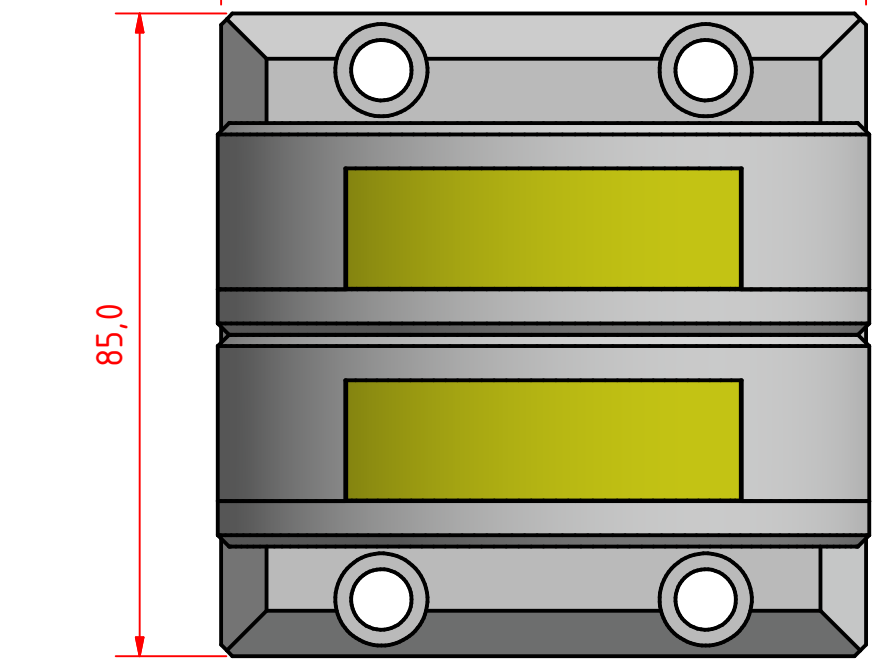

A B C D E F G H I J

1
2
3
4
5
6
7
8

Pre-wired Cable Exit Ø5,5mm shielded marine cable

Yellow 135°

50MM AT A3

301-107ST 3nm double stern towing light
Vertical Mount on a 902-015 mounting plate

DRAWING NO.:	REV. NO.:	SIZE:	DRAWN BY:
301-107AB	0	A3	Sergio
SCALE:	TOLERANCES:	REVIEWED BY:	CREATION DATE:
1:1	DS/ISO 2768-f	PHC	03-05-2018

MATERIAL DESCRIPTION:
EN 6082, Acrylic (20µ) Silver anodized according to EN ISO 7599
(50µ) Black anodized according to MIL-A 8625F

This Drawing, and the information within, is the property of Lopolight ApS and may not be used in any form without express permission there from. Lopolight reserves the right to change this drawing and assumes no liability for the information communicated herein. Use of dimensions and other information in this drawing is at the users own risk.