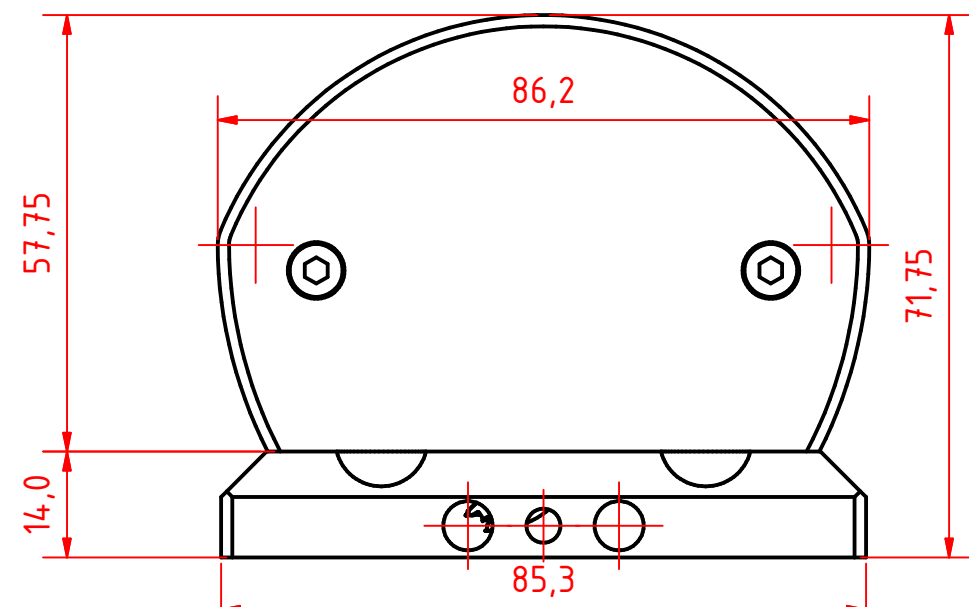

A B C D E F G H I J

1
2
3
4
5
6
7
8

Pre-wired Cable Exit Ø5,5mm shielded marine cable

Yellow 135°

50MM AT A3

301-107ST 3nm double stern towing light
Vertical Mount on a 902-015 mounting plate

DRAWING NO.:	REV. NO.:	SIZE:	DRAWN BY:
301-107AB	0	A3	Sergio
SCALE:	TOLERANCES:	REVIEWED BY:	CREATION DATE:
1:1	DS/ISO 2768-f	PHC	03-05-2018

MATERIAL DESCRIPTION:
EN 6082, Acrylic (20µ) Silver anodized according to EN ISO 7599
(50µ) Black anodized according to MIL-A 8625F

This Drawing, and the information within, is the property of Lopolight ApS and may not be used in any form without express permission there from. Lopolight reserves the right to change this drawing and assumes no liability for the information communicated herein. Use of dimensions and other information in this drawing is at the users own risk.