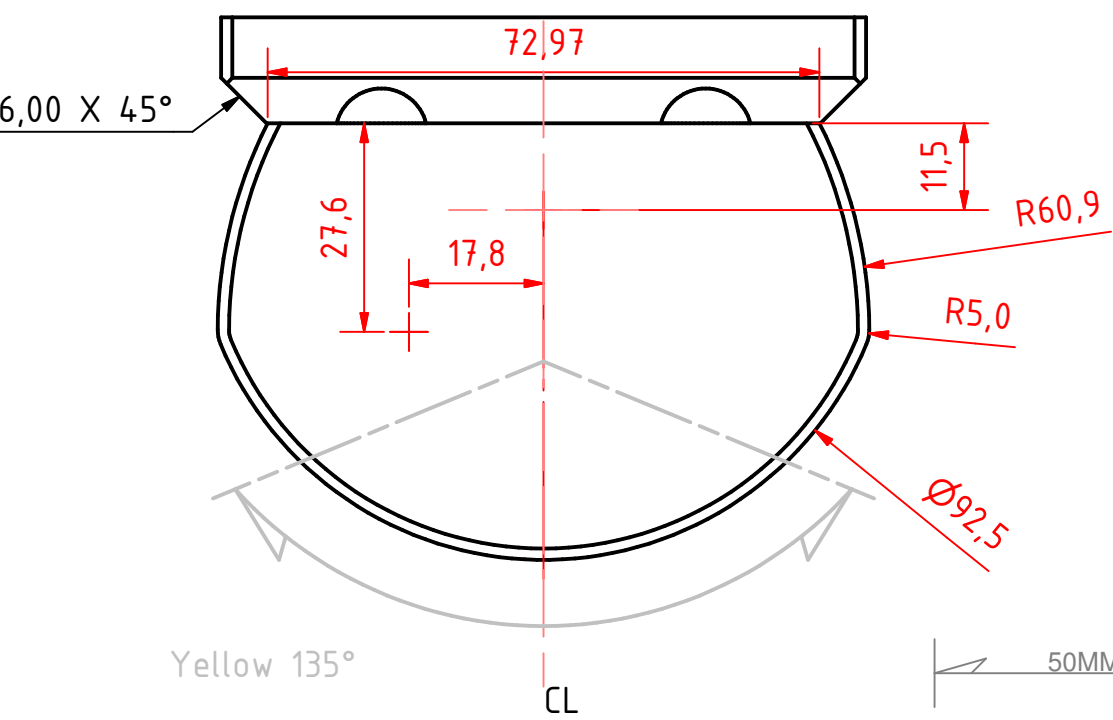

A B C D E F G H I J

1
2
3
4
5
6
7
8

Pre-wired Cable Exit Ø5,5mm shielded marine cable

Yellow 135°

50MM AT A3

301-107ST 3nm double stern towing light
Vertical Mount on a 902-015 mounting plate

DRAWING NO.:	REV. NO.:	SIZE:	DRAWN BY:
301-107AB	0	A3	Sergio
SCALE:	TOLERANCES:	REVIEWED BY:	CREATION DATE:
1:1	DS/ISO 2768-f	PHC	03-05-2018

MATERIAL DESCRIPTION:
EN 6082, Acrylic (20µ) Silver anodized according to EN ISO 7599
(50µ) Black anodized according to MIL-A 8625F

This Drawing, and the information within, is the property of Lopolight ApS and may not be used in any form without express permission there from. Lopolight reserves the right to change this drawing and assumes no liability for the information communicated herein. Use of dimensions and other information in this drawing is at the users own risk.